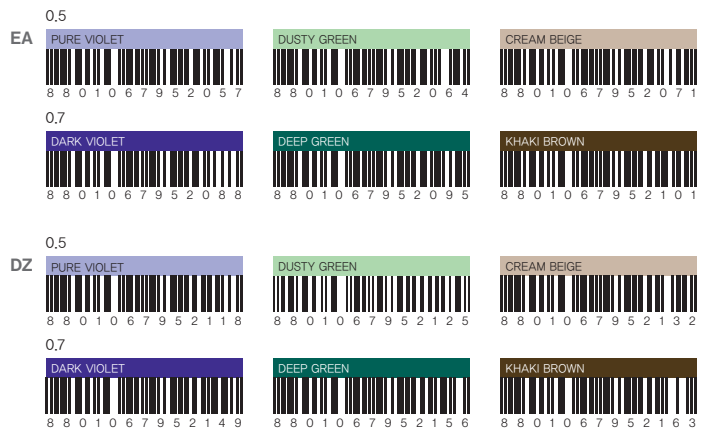

monami®

FX ZETA C3

BALLPOINT PEN

- 3-in-1 multicolor ballpoint pen: Black, Blue, Red
- Additional internal silicon part to reduce noise when clicking
- Rubber grip with patterns for a comfortable grip to prevent slipping
- Stable use by minimizing the gap of the pen tip to decrease shaking

INK COLORS

BODY COLORS

CODE	LINE WIDTH	BODY COLOR	UNIT (ea)	QTY/CTN (unit)	CBM	GROSS WEIGHT (kg)	LENGTH x WIDTH x HEIGHT (mm)
2010152528	0.5 mm	PURE VIOLET	DOZEN(12)	24	0.011	3.965	305 x 240 x 145
2010152529		DUSTY GREEN					
2010152530		CREAM BEIGE					
2010152531	0.7 mm	DARK VIOLET					
2010152532		DEEP GREEN					
2010152533		KHAKI BROWN					