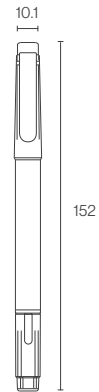

Name Pen · T

- Easy to use on various surfaces including glass, plastic, metal and wood with highly-adhesive ink
- Twin nibs, one for fine writing and the other for medium writing

PERMANENT MARKER

CODE	NIB TYPE	INK COLOR	UNIT	QTY/CTN (unit)	CBM	GROSS WEIGHT (kg)	LENGTH x WIDTH x HEIGHT (mm)
2071001501	TWIN	BLUE	DOZEN(12)	50	0.016	6.60	310 x 378 x 140
2071001502		RED					
2071001503		BLACK					

Fabric Marker 470

- Brush pen for easy coloring and gradating on textiles
- Without ironing, remains permanent through washing
- For drawing and coloring textiles such as T-shirts, eco bags, and etc.
- Includes 1.3mm black 'outliner pen', for drawing outlines on textiles

HOME & DIY MARKER

VENTILATED CAP