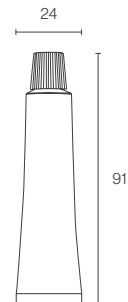

CODE	COLOR	UNIT	QTY/CTN (unit)	CBM	GROSS WEIGHT (kg)	LENGTH x WIDTH x HEIGHT (mm)
2171879512	12 COLORS	SET(12)	72	0.0426	-	437 x 262 x 372

Gouache Paints

- Made with the finest pigments in high concentration for rich and brilliant colors
- Long lasting vibrant colors
- Excellent coverage and great mixing characteristics

CE
EN 71-3