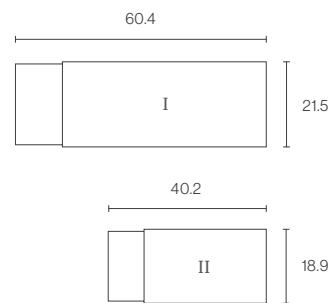

CODE	ITEM	UNIT	QTY/CTN (unit)	CBM	GROSS WEIGHT (kg)	LENGTH x WIDTH x HEIGHT (mm)
2090002515	I (wrapped)	BOX(20)	20	0.024	23.00	240 x 450 x 220
2090002519	II (wrapped)	BOX(40)		0.013	11.00	170 x 300 x 250

Swip

- Knock-type for easy use and protecting head
- Seamless modification with strong adhesion and film
- Tape Length : 5mm X 6m