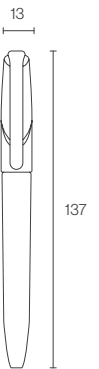

Accu Liner Metallic

- Great for decorations and craft projects with gold & silver colors
- Good coverage on dark colored paper
- Metallic permanent waterproof ink