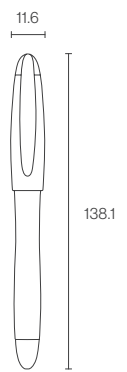

Jell Line

- 0.4mm gel ink pen for fine writing
- Simple design with clear barrel and cap

GELL INK PEN

0.4mm

3 INK COLORS

CODE	LINEWIDTH	INK COLOR	UNIT	QTY/CTN (unit)	CBM	GROSS WEIGHT (kg)	LENGTH x WIDTH x HEIGHT (mm)
2030002508	0.4mm	BLUE	DOZEN(12)	100	0.023	10.90	240 x 325 x 295
2030002509		RED					
2030002510		BLACK					

Olika F / EF

- Fountain pen with 10 sensuous colors and two different fountain tips (F / EF)
- Suitable for calligraphy, transcription, handwriting and decorating
- Includes 3 ink cartridges in a blister package

FOUNTAIN PEN

F EF

10 INK COLORS

CODE	LINEWIDTH	INK COLOR	CODE	LINEWIDTH	INK COLOR	CODE	LINEWIDTH	INK COLOR
2110001701	FINE	RED	2110001708	FINE	PURPLE	2110001715	EXTRA FINE	GREEN
2110001702		ORANGE	2110001709		RED PURPLE	2110001716		BLUE
2110001703		GOLDEN YELLOW	2110001710		BLACK	2110001717		INDIGO
2110001704		OLIVE	2110001711		RED	2110001718		PURPLE
2110001705		GREEN	2110001712		ORANGE	2110001719		RED VIOLET
2110001706		BLUE	2110001713		GOLDEN YELLOW	2110001720		BLACK
2110001707		INDIGO	2110001714		OLIVE			
UNIT	QTY/CTN (unit)	CBM	GROSS WEIGHT (kg)	LENGTH x WIDTH x HEIGHT (mm)				
SET(1)	144	0.027	4.50	300x370x240