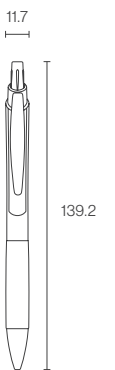

FX Zeta

- Smooth and flawless writing with revolutionary low viscosity ink
- Comfortable grip regardless of size of the hand or writing habit
- Clear and neat writing available in 4 ballpoint sizes (0.4mm / 0.5mm / 0.7mm / 1.0mm)