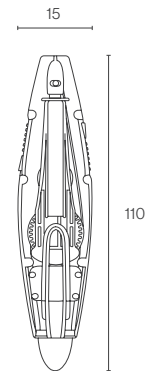

I - 20 PCS CASE

II - 40 PCS CASE

CODE	ITEM	UNIT	QTY/CTN (unit)	CBM	GROSS WEIGHT (kg)	LENGTH x WIDTH x HEIGHT (mm)
2090002515	I (wrapped)	BOX(20)	20	0.024	23.00	240 x 450 x 220
2090002519	II (wrapped)	BOX(40)		0.013	11.00	170 x 300 x 250

Swip

- Knock-type for easy use and protecting head
- Seamless modification with strong adhesion and film
- Tape Length : 5mm X 6m

BODY COLORS

CODE	BODY COLOR	UNIT	QTY/CTN (unit)	CBM	GROSS WEIGHT (kg)	LENGTH x WIDTH x HEIGHT (mm)
2090030503	2 COLORS (ASSORTED)	BX(20)	10	-	-	-