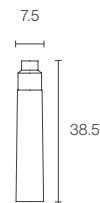

Monami Ink Cartridge

- High-quality fountain pen ink cartridge available in 10 different colors (7pcs/set)
- Use together with Olika for a unique, various expressions
- International Standard Cartridge applicable to other fountain pens (for products with an internal diameter of 2.2mm - 2.3mm)