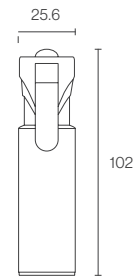

CODE	INK COLOR	UNIT	QTY/CTN (unit)	CBM	GROSS WEIGHT (kg)	LENGTH x WIDTH x HEIGHT (mm)
2080136107	PINK	EA(1)	360	0.034	12.97	335 x 340 x 295

Highlighter 601 / Highlighter 601 Pastel

- Perfect for paper and faxes with vivid fluorescent ink
- Fade-resistant
- Comfortable built-in clip fits in pockets or briefcase compartments
- 6 pastel colors are added for diverse needs