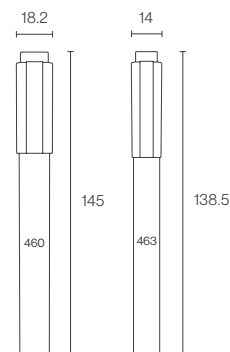

BULLET X-FINE

36 INK COLORS