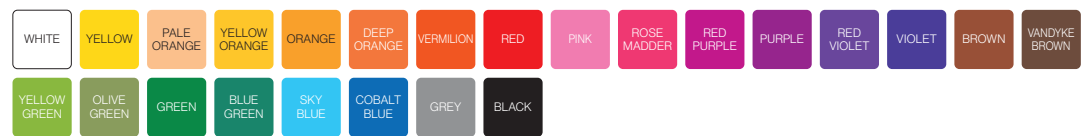

Oil Pastels

- Hexagonal shape makes easy to hold and won't roll away
- Rich color and creamy laydown colors are easy to blend
- Pointed tips allow for detailed drawing

55 COLORS

CODE	ITEM	COLOR	UNIT	QTY/CTN (unit)	CBM	GROSS WEIGHT (kg)	LENGTH x WIDTH x HEIGHT (mm)
2144529512	PPCASE	12 COLORS	SET (12)	144	0.0758	22.50	525 x 390 x 370
2144529518		18 COLORS	SET (18)	48	0.0670	14.32	465 x 400 x 360
2144529524		24 COLORS	SET (24)		0.0837	18.80	465 x 400 x 450
2144529536		36 COLORS	SET (36)		0.0482	13.50	430 x 440 x 255
2144529548		48+2 COLORS	SET (50)	24	0.0754	18.50	570 x 490 x 270
2144529555		55+5 COLORS	SET (60)		0.0754	19.20	570 x 490 x 270

Crayons

- Smooth core makes high-quality results
- Long-lasting in bright and vivid colors

24 COLORS

CODE	COLOR	UNIT	QTY/CTN (unit)	CBM	GROSS WEIGHT (kg)	LENGTH x WIDTH x HEIGHT (mm)
2141979512	12 COLORS	SET(12)	240	0.0275	16.00	403 x 292 x 234
2141989524	24 COLORS	SET(24)	120	0.0323	15.00	502 x 204 x 315