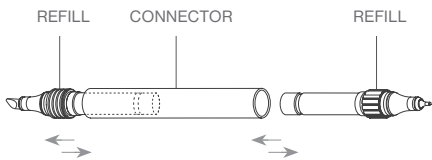

Live Color DIY

- DIY product allows you to choose between a water-based pen or ballpoint pen according to your preference
- Assemble products of varying colors and sizes to both ends of the connector
- Multi-purpose for writing, highlighting, decorating and drawing

HOW TO USE LIVE COLOR DIY