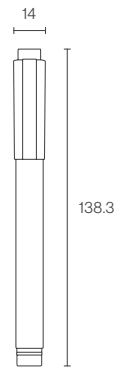

SigmaFlo Liquid Permanent Marker · F 128

- Direct ink delivery system enables longer writing than the filter type
- Writes clearly and evenly till the last drop of ink
- Writes on most surfaces; glass, plastic, metal, and wood, and etc.
- Enables thin and delicate writing

CODE	NIBTYPE	INK COLOR	UNIT	QTY/CTN (unit)	CBM	GROSSWEIGHT (kg)	LENGTH x WIDTH x HEIGHT (mm)	
2080135701	FINE	4 COLORS	SET(4)	144	0.071	11.54	400 x 400 x 405	
2080135702		8 COLORS	SET(8)	144	0.061	23.08	455 x 345 x 390	
2080135703		12 COLORS	SET(12)	72	0.082	15.28	495 x 660 x 250	
2080135704		24 COLORS	SET(24)	72	0.044	30.56	330 x 485 x 275	
CODE	NIBTYPE	INK COLOR	CODE	NIBTYPE	INK COLOR	CODE	NIBTYPE	INK COLOR
2080135501	FINE	BLACK	2080135509	FINE	ORANGE	2080135517	FINE	PRUSSIAN BLUE
2080135502		BLUE	2080135510		GOLDEN YELLOW	2080135518		LAVENDER
2080135503		RED	2080135511		YELLOW	2080135519		PASTEL PURPLE
2080135504		GREEN	2080135512		YELLOW GREEN	2080135520		PURPLE
2080135505		PALE ORANGE	2080135513		LIGHT GREEN	2080135521		RED VIOLET
2080135506		PURE PINK	2080135514		OLIVE	2080135522		YELLOW OCHRE
2080135507		PINK	2080135515		MINT GREEN	2080135523		BROWN
2080135508		RED WINE	2080135516		SKY BLUE	2080135524		GREY
UNIT		QTY/CTN (unit)	CBM		GROSS WEIGHT (kg)	LENGTH x WIDTH x HEIGHT (mm)		
DOZEN (12)		100	0.0246		17.26	465 x 300 x 300		

Permanent Marker · XF 103

- Alcohol-based liquid ink, for thin & precise marking on narrow surfaces
- Marks on most surfaces such as glass, plastic, metal, wood, and etc.
- Filter Type