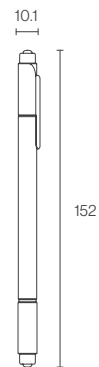

30 INK COLORS

CODE	NIBTYPE	INKCOLOR	UNIT	QTY/CTN (unit)	CBM	GROSSWEIGHT (kg)	LENGTH x WIDTH x HEIGHT (mm)
2040016617	TWIN	30COLORS	SET(30)	72	0.040	7.80	248 x 490 x 325

Plus Pen · S

- High quality water-based fine liner with refillable cartridge
- Stylish water-based clip-type pen with a thick body and comfortable grip
- Suitable for calligraphy, drawing, and writing with an adjustable pen pressure