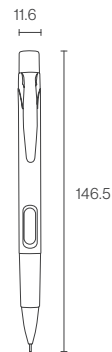

Digital Clique

- Convenient side-action button propels lead without changing the writing position
- Unique styled barrel for easy grip and writing comfort
- Available in clear barrels with six accent body colors and two lead sizes (0.5mm / 0.7mm)

BODY COLORS

CODE	LINE WIDTH	BODY COLOR	UNIT	QTY/CTN (unit)	CBM	GROSS WEIGHT (kg)	LENGTH x WIDTH x HEIGHT (mm)
2100002520	0.5mm	6 COLORS (ASSORTED)	DOZEN(12)	50	0.060	12.00	390 x 480 x 320
2100002531	0.7mm						

Ceramic Lead Refills

- Strong Hi-Polymer lead offering smooth writing
- High-quality premium lead
- Available in 0.5mm / 0.7mm, HB / B

CODE	TYPE	UNIT	QTY/CTN (unit)	CBM	GROSS WEIGHT (kg)	LENGTH x WIDTH x HEIGHT (mm)
2100003601	0.5 HB	DOZEN(12)	144	0.032	17.00	280 x 375 x 300
2100003602	0.5 B					
2100003603	0.7 HB					
2100003604	0.7 B	72	0.016	4.50	280 x 285 x 205