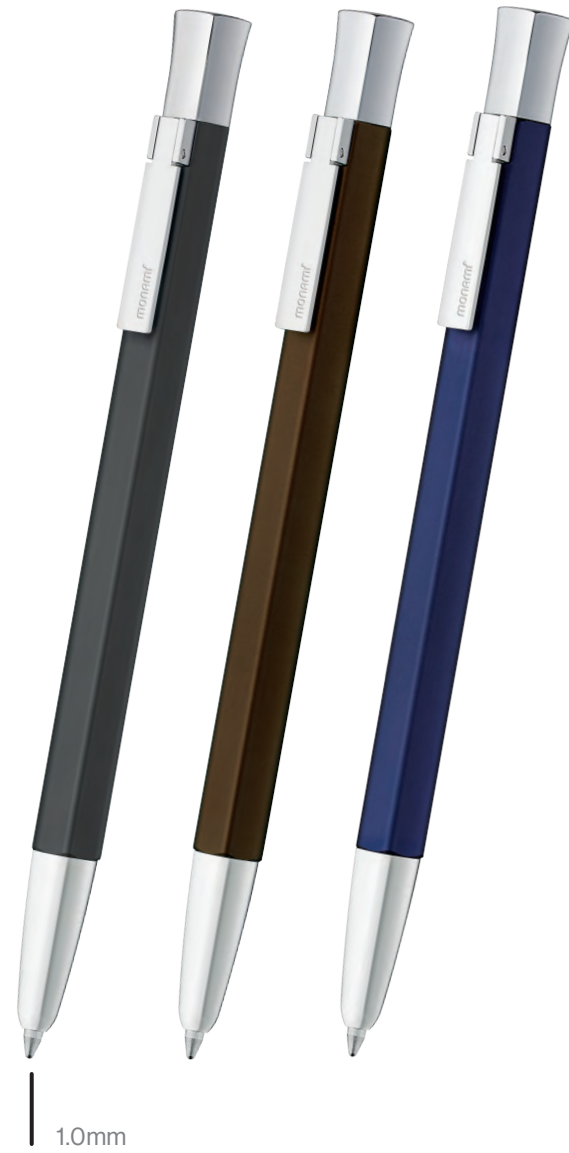

PRODUCT

153 Respect

- Twist-retractable premium ballpoint pen with dense metal body
- Three deep dignified body colors
- Compatible with standard 1.0mm / 0.7mm metal refills (ISO-12757-2)

3 INK COLORS

BODY COLORS