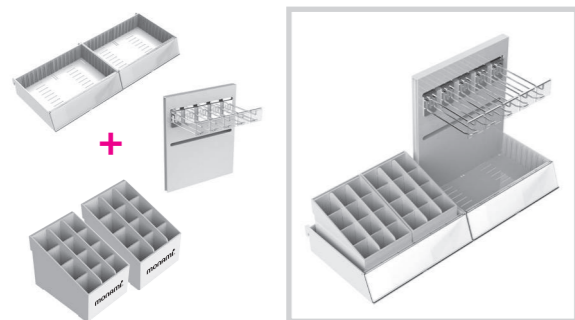

TYPE D + TYPE B + TYPE C