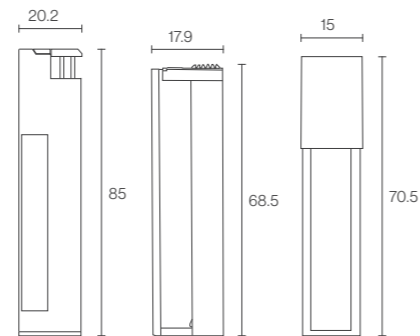

Lead Refills Ceramic / ML-SQ / ML-Clean

- **EN** • Strong Hi-Polymer lead offering smooth writing
  <Ceramic>
  - High-quality premium lead
  - Available in 0.5mm / 0.7mm, HB / B
  <ML-SQ>
  - Lead for smooth and clear writing
  - Available in 0.5mm / 0.7mm, HB / 2B
  <ML-CLEAN>
  - Compact lead case
  - Available in 0.5mm / 0.7mm / 0.9mm, HB
- **ES** • Fuerte mina de alto polímero que ofrece una escritura suave
  <Ceramic>
  - Mina premium de alta calidad
  - Disponible en 0.5 mm / 0.7 mm, HB/B
  <ML-SQ>
  - Minas para una escritura suave y clara
  - Disponible en 0.5 mm / 0.7 mm, HB/2B
  <ML-CLEAN>
  - Estuche compacto
  - Disponible en 0.5 mm / 0.7 mm / 0.9 mm, HB
- **FR** • Mine Hi-Polymer solide pour une écriture douce
  <Ceramic>
  - Mine de qualité supérieure
  - Disponible en 0.5mm / 0.7mm, HB / B
  <ML-SQ>
  - Mine pour une écriture douce et claire
  - Disponible en 0.5mm / 0.7mm, HB / 2B
  <ML-CLEAN>
  - Etui à mine compact
  - Disponible en 0.5mm / 0.7mm / 0.9 mm, HB

CODE	ITEM	TYPE	UNIT	QTY/CTN (unit)	CBM	GROSSWEIGHT (kg)	LENGTH x WIDTH x HEIGHT (mm)
2100003267	CERAMIC	0.5HB		144	0.032	17.00	280 x 375 x 300
2100003268		0.5B					
2100003271		0.7HB					
2100003272		0.7B					
2100003504	ML-SQ	0.5HB	DOZEN(12)	240	0.038	20.80	390 x 390 x 250
2100003527		0.52B					
2100004513		0.7HB					
2100003518		0.72B					
2100004501	ML-CLEAN	0.5HB		240	0.032	15.92	325 x 420 x 235
2100004512		0.7HB				16.00	
2100004514		0.9HB				16.33	

Retractable Wax Crayons