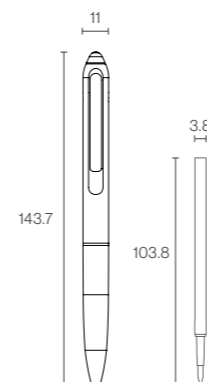

10 INK COLORS

BLACK BLUE RED ORANGE YELLOW GREEN SKY BLUE VIOLET PINK BROWN

BODY COLORS

BLACK BLUE RED ORANGE YELLOW GREEN SKY BLUE VIOLET PINK BROWN

0.38mm

BODY COLORS

BLACK BLUE RED GREEN SKY BLUE PINK

0.5mm

CODE	LINEWIDTH	BODY COLOR	INK COLOR	CODE	LINEWIDTH	BODY COLOR	INK COLOR	CODE	LINE WIDTH	BODY COLOR	INK COLOR
2170969001	0.38mm	BLACK	BLACK	2170969006	0.38mm	GREEN	GREEN	2170969011	0.5mm	BLACK	BLACK
2170969002		BLUE	BLUE	2170969007		SKY BLUE	SKY BLUE	2170969012		BLUE	BLUE
2170969003		RED	RED	2170969008		VIOLET	VIOLET	2170969013		RED	RED
2170969004		ORANGE	ORANGE	2170969009		PINK	PINK	2170969014		GREEN	GREEN
2170969005		YELLOW	YELLOW	2170969010		BROWN	BROWN	2170969015		SKY BLUE	SKY BLUE
						2170969016	PINK	PINK			
UNIT		QTY/CTN (unit)		CBM		GROSSWEIGHT (kg)		LENGTH x WIDTH x HEIGHT (mm)			
DOZEN(12)		12		-		-		-