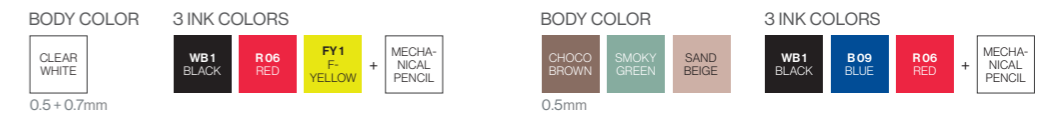

CODE	LINE WIDTH	BODY COLOR	UNIT	QTY/CTN (unit)	CBM	GROSS WEIGHT (kg)	LENGTH x WIDTH x HEIGHT (mm)
2011000022	0.5 + 0.7mm (Fluorescent)	CLEAR WHITE	DOZEN(12)	12	-	-	-
2011000023	0.5mm	CHOCO BROWN					
2011000024		SMOKY GREEN					
2011000025		SAND BEIGE