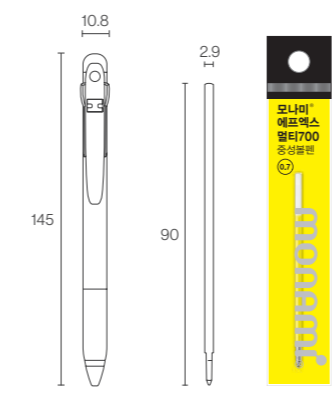

3 INK COLORS PINK ORANGE

3 INK COLORS YELLOW PINK

3 INK COLORS GREEN YELLOW

0.7mm 0.7mm 0.5mm

0.7mm 0.7mm 0.5mm

0.7mm 0.7mm 0.5mm

CODE	ITEM	LINE WIDTH	BODY COLOR	UNIT	QTY/CTN (unit)	CBM	GROSS WEIGHT (kg)	LENGTH x WIDTH x HEIGHT (mm)
2011000507	FLIP 3 FLUORESCENT	0.5+0.7mm	YELLOW PINK	DOZEN(12)	24	0.012	5.00	320 x 195 x 200
2011000508			PINK ORANGE					
2011000509			GREEN YELLOW					
CODE	ITEM	LINE WIDTH	INK COLOR	UNIT	QTY/CTN (unit)	CBM	GROSS WEIGHT (kg)	LENGTH x WIDTH x HEIGHT (mm)
2012000507	FX MULTI 700	0.7mm	FY1 F - YELLOW	DOZEN(12)	48	0.014	1.920	210 x 340 x 190
2012000508			FG1 F - GREEN					
2012000509			FP1 F - PINK					
2012000510			FO1 F - ORANGE