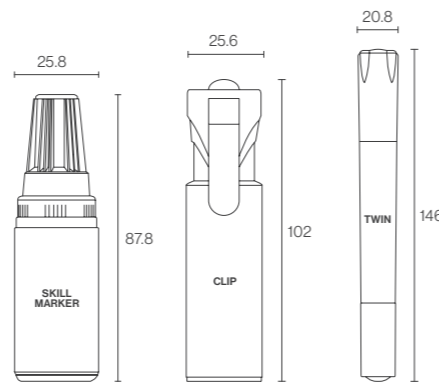

CODE	ITEM	INK COLOR	UNIT	QTY/CTN (unit)	CBM	GROSS WEIGHT (kg)	LENGTH x WIDTH x HEIGHT (mm)
2080136002	SKILL MARKER	RP 24 PINK	EA(1)	360	0.028	15.35	285 x 485 x 205
2080136107	SKILL MARKER	RP 24 PINK					
2080136108	CLIP	B 09 BLUE			0.034	12.97	335 x 340 x 295
2080136105	SKILL MARKER	RP 24 PINK					
2080136106	TWIN	B 09 BLUE			0.019	9.00	315 x 315 x 195

China Marker

- **EN**
  - For marking on ceramics, glass, metal, plastic, porcelain, photos and more
  - Featuring thick, waxy core that marks on any surfaces
  - Peel-off type
- **ES**
  - Para escribir en cerámica, vidrio, metal, plástico, porcelana, fotos y más
  - Con una punta gruesa y cerosa que marca en cualquier superficie
  - La punta se descubre tirando del cordón
- **FR**
  - Pour le marquage de la céramique, du verre, du métal, du plastique, de la porcelaine, des photos, etc.
  - L'âme épaisse et cireuse permet de marquer sur toutes les surfaces
  - Type pelable