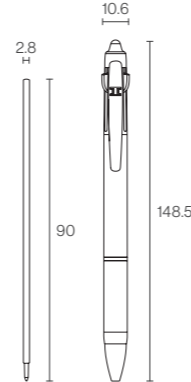

3 INK COLORS

BLACK BLUE RED

BODY COLORS

WARM VANILLA COTTON BLUE PASTEL PINK

CODE	LINE WIDTH	BODY COLOR	UNIT	QTY/CTN (unit)	CBM	GROSS WEIGHT (kg)	LENGTH x WIDTH x HEIGHT (mm)
2170354001	0.38mm	WARM VANILLA	DOZEN(12)	12	-	-	-
2170354002		COTTONBLUE					
2170354003		PASTEL PINK					
2011000007	0.5mm	WARM VANILLA					
2011000008		COTTONBLUE					
2011000009		PASTEL PINK					

NEW