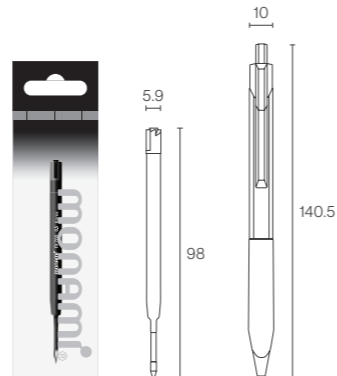

FX 153 / FX 700

- **EN <FX 153>**
  - Daily pen with the hexagonal body of the identity of 153 ballpoint pen
  - Knock type applied for increased convenience
  - Nice grip providing comfort even after a long period of writing
  - Clean, comfortable writing without any massing of ink
- **<FX 700>**
  - Low-viscosity ink makes smooth writing flow without ink clumping
  - International standard size (ISO-12757-2)

- **ES <FX 153>**
  - Bolígrafo para uso diario, con el cuerpo hexagonal característico de la línea 153
  - Con punta retráctil para mayor comodidad
  - Agarre cómodo incluso después largos periodos de escritura
  - Escritura limpia y continua sin borrones de tinta

- **<FX 700>**
  - La baja viscosidad de la tinta permite que fluya sin problemas y sin formar grumos
  - Tamaño estándar internacional (ISO-12757-2)

- **FR <FX 153>**
  - Stylo pour tous les jours avec le corps hexagonal de l'identité du stylo à bille 153
  - Partie en forme de bouton appliquée pour plus de commodité
  - Grip agréable confortable même après une longue période d'écriture
  - Écriture propre et confortable, sans accumulation d'encre

- **<FX 700>**
  - L'encre à faible viscosité permet une écriture fluide sans agglutination
  - Dimensions standard internationales (ISO-12757-2)

CODE	ITEM	LINE WIDTH	INK COLOR	BODY COLOR	UNIT	QTY/CTN (unit)	CBM	GROSS WEIGHT (kg)	LENGTH x WIDTH x HEIGHT (mm)
2019010557	FX 153	0.5mm	WB1 BLACK	OLIVE GREEN	DOZEN(12)	48	-	-	-
2019010555				SMOKE PURPLE					
2019010556				DUSTY ROSE					
2019010401				BLACK					
2019010402		B09 BLUE							
2019010403		R06 RED							
2019010404		WB1 BLACK							
2019010407		B09 BLUE							
2019010408		R06 RED							
2019010409		WB1 BLACK							
2019010410	B09 BLUE								
2019010411	R06 RED								
2019010412	FX 700	0.5mm	WB1 BLACK	BLACK	-	100	0.024	4.70	310 x 280 x 280
2019010413		0.7mm							
2019010414		1.0mm							

153 Gripper

NEW

- **EN**
  - 153 ballpoint pen with improved grip for comfortable writing
  - Comfortable for the hand thanks to the rubber grip even after a long period of writing
  - Smooth and flawless writing with revolutionary low viscosity ink

- **ES**
  - Bolígrafo 153 con agarre mejorado para una escritura cómoda
  - Cómodo en la mano gracias a la empuñadura de goma, incluso después de largos periodos de escritura
  - Escritura suave e impecable gracias a la tinta revolucionaria de baja viscosidad

- **FR**
  - Stylo à bille 153 avec grip amélioré pour une écriture confortable
  - Confortable pour la main grâce au grip en caoutchouc, même après une longue période d'écriture
  - Une écriture douce et sans défaut grâce à une encre révolutionnaire à faible viscosité