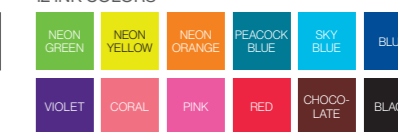

0.4mm

138.6

12 COLOR SET

12 INK COLORS

CODE	NIB TYPE	INK COLOR	UNIT	QTY/CTN (unit)	CBM	GROSS WEIGHT (kg)	LENGTH x WIDTH x HEIGHT (mm)
2040038502	FINE	12 COLORS	SET(12)	72	0.046	6.90	370x520x240

Sign Pen · Super