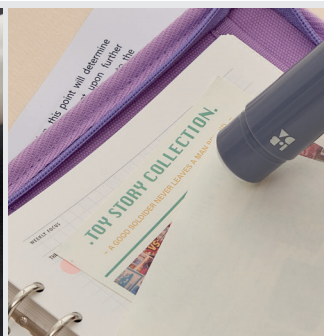

Glue Stick

25 g / 35 g

Soft glue stick for easy application on paper
without forming lumps

SIZE (25 g) 27 X 110 X 27 mm
(35 g) 30 X 121 X 30 mm

Violet

Fog

Mud

Grey

White

Haze

Soil

Pink

Sage

Green