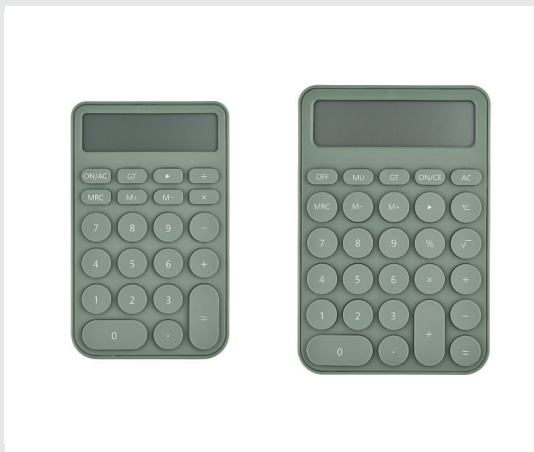

Calculator

(S/M)