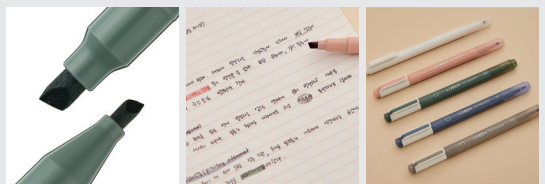

Eraser

Eraser that is good to use for a small area (2PCS)

SIZE 18 X 65 X 18 mm

Correction Tape

<1 main product> <2 refills>

Strong adhesion for clean correction without breaks

SIZE 26 X 115 mm

Refill 24 X 80 mm