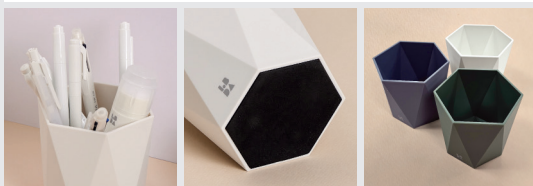

File Organizer

File organizer to organize files in each size with three compartments

SIZE 160 X 160 X 140 mm

Non-slip Pen Holder

Stable pen holder with a non-slip bottom

SIZE 86 X 100 X 94 mm

Multi Pen Holder

Pen holder with four different spaces for the easy organization of each item

SIZE 110 X 135 X 120 mm

Desk Mat

SIZE 300 X 800 X 5 mm

Sage
Green

Violet
Fog

Mud
Grey

Desk mat with a non-slip bottom made of PU for anti-pollution, anti-scratch, and basic waterproof