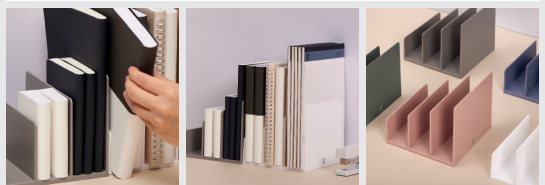

File organizer to organize files in each size with three compartments

SIZE 160 X 160 X 140 mm