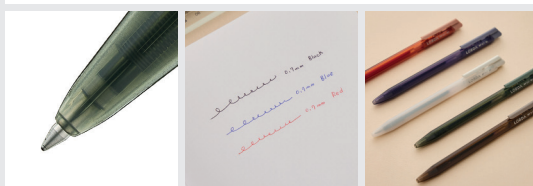

Ballpoint Pen

0.7

Ballpoint pen with a triangular body providing stable grip

SIZE 10 X 142 mm
INK COLOR 3 Black (WH / SG / MG)
Black / Blue / Red (WH / VF / SP)