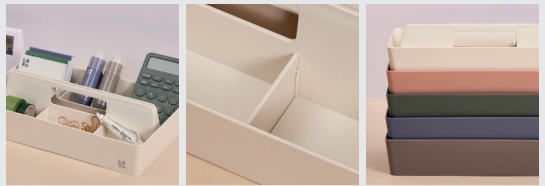

Twin Color Pen

Twin Highlighter

Eraser

Correction Tape

Correction Tape Refill

Desk Organizer

Easy use of space with inner partition modules

SIZE 300 X 170 X 80 mm

File Organizer

File organizer to organize files in each size with three compartments

SIZE 160 X 160 X 140 mm

Non-slip Pen Holder

Stable pen holder with a non-slip bottom

SIZE 86 X 100 X 94 mm

Multi Pen Holder