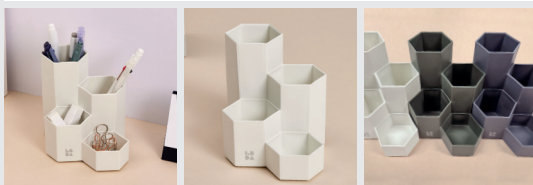

File Organizer

File organizer to organize files in each size with three compartments

SIZE 160 X 160 X 140 mm

Non-slip Pen Holder

Stable pen holder with a non-slip bottom

SIZE 86 X 100 X 94 mm

Multi Pen Holder

Pen holder with four different spaces for the easy organization of each item

SIZE 110 X 135 X 120 mm

Desk Mat

SIZE 300 X 800 X 5 mm

Sage
Green

Violet
Fog

Mud
Grey

Desk mat with a non-slip bottom made of PU for anti-pollution, anti-scratch, and basic waterproof