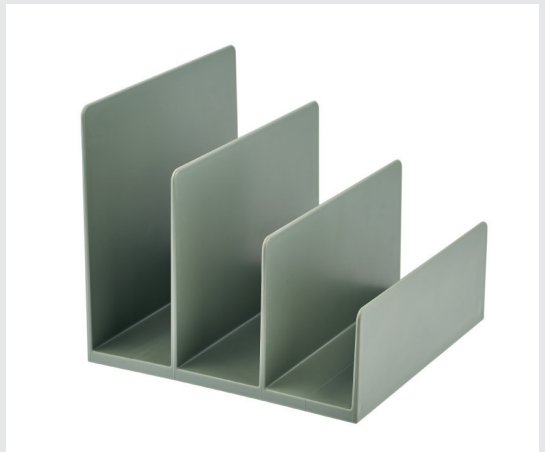

File Organizer