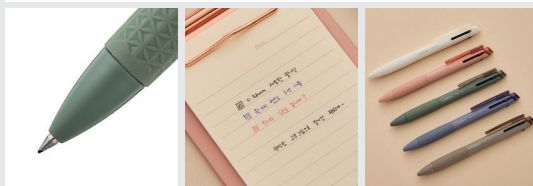

Note pad with lines for taking notes

Note Pad

SIZE
(B5) 182 X 257 X 60 mm / 50 Sheets

WRITING INSTRUMENT

3C Ballpoint Pen

0.38

Three-color multi-pen with black, blue, and red ink colors

SIZE 12 X 140 mm
INK COLOR Black / Blue / Red