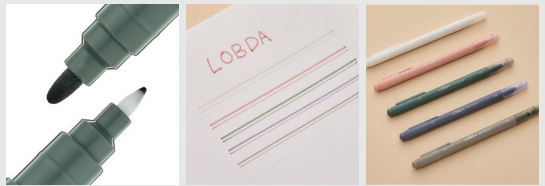

Twin Color Pen

Twin-color pen with narrow and thick tips

SIZE 10 X 151 mm
INK COLOR Neutral Grey 1 / Pastel Wine / Linen Grey
/ Grey Amethyst / Warm Grey 5