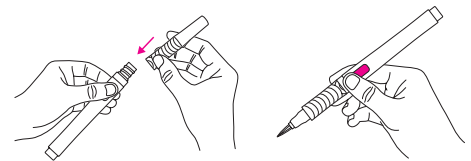

monami®

COLOR REAL BRUSH

MEDIUM
BRUSH

- A synthetic hair brush pen that can create thin and thick line variation depending on the pressure and angle applied to the pen
- Can control the ink flow
- Comes with rich and vibrant 36 colors including metal colors and fluorescent colors
- Waterproof, smudge-proof pigment ink once dried
- Ideal for lettering, coloring, drawing and more
- Refillable with Color Real Brush refill cartridge

Composition

How to use

1 Assemble the brush and the ink refill back together

2 Gently press the "PUSH" part of the ink refill to adjust the amount of ink when using

How to use brush more effectively

- Blend color on wet paper