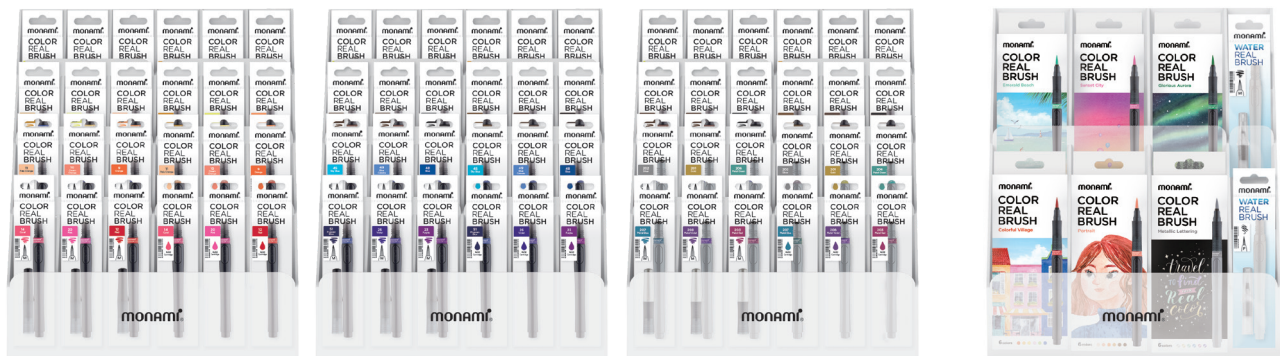

monami®

COLOR REAL BRUSH

MEDIUM
BRUSH

- A synthetic hair brush pen that can create thin and thick line variation depending on the pressure and angle applied to the pen
- Can control the ink flow
- Comes with rich and vibrant 36 colors including metal colors and fluorescent colors
- Waterproof, smudge-proof pigment ink once dried
- Ideal for lettering, coloring, drawing and more
- Refillable with Color Real Brush refill cartridge

- Wet the tip of the brush

- Ink as paints with palettes & brushes

- 6 metal colors can use on dark papers

- * Do not excessively press the "PUSH" button to prevent ink leakage
- * Sufficiently shake the barrel to express clear colors before use

COLOR REAL BRUSH INFORMATION

Package

Showcase Example

A Color Real Brush (36 Colors)
+ Refill cartridge (36 Colors)

B Color Real Brush 6C Set (6 Kinds)
+ Water Real Brush (2 kinds)

36 Color Chart

COLOR REAL BRUSH BARCODE