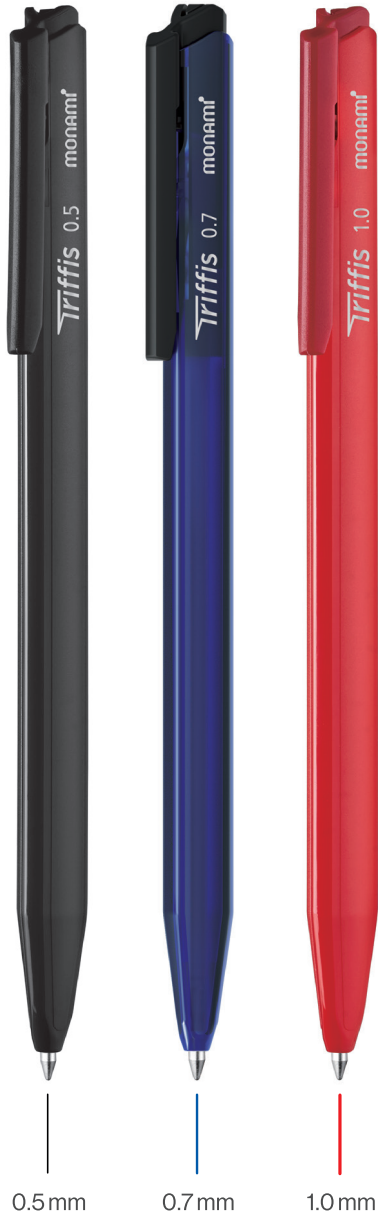

monami®

Triffis

BALLPOINT PEN

- Retractable ballpoint pen for everyday use
- Ergonomic triangular barrel for effortless, fatigue-free writing
- Silky ink cartridge allows for smooth, fine writing

INK COLOR

EA

0.5	8801067442886 Black	8801067442893 Blue	8801067442909 Red
0.7	8801067442916 Black	8801067442923 Blue	8801067442930 Red
1.0	8801067442947 Black	8801067442954 Blue	8801067442961 Red

DZ

0.5	8801067442794 Black	8801067442800 Blue	8801067442817 Red
0.7	8801067442824 Black	8801067442831 Blue	8801067442848 Red
1.0	8801067442855 Black	8801067442862 Blue	8801067442879 Red

CODE	LINE WIDTH	INK COLOR	UNIT (ea)	QTY/CTN (unit)	CBM	GROSS WEIGHT (kg)	LENGTH x WIDTH x HEIGHT (mm)
2010016501	0.5mm	BLACK	DOZEN(12)	100	0.028	13.20	260 x 345 x 315
2010016502		BLUE					
2010016503		RED					
2010016504	0.7mm	BLACK					
2010016505		BLUE					
2010016506		RED					
2010016507	1.0mm	BLACK					
2010016508		BLUE					
2010016509		RED					