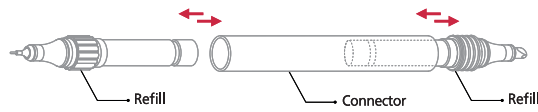

# Live Color DiY

- Assembling a product to both ends of the connector after choosing different colors
- Used for various purposes including writing, highlighting, decorating and drawing
- 3 concept of connectors & packages : LOVE, HAPPY, PLAY

**SET CASE**

**CONNECTOR**

**PEN TYPE & INK COLOR**

- Bullet Nib
- Chisel Nib
- Fine Nib
- Ballpoint Pen 0.4

| CODE       | ITEM      | INK COLOR                      | UNIT (ea) | QTY/CTN (unit)               | CBM   | GROSS WEIGHT (kg) |
|------------|-----------|--------------------------------|-----------|------------------------------|-------|-------------------|
| 2058019503 | LOVE KIT  | 12 COLORS<br>+<br>3 CONNECTORS | SET (15)  | 144                          | 0.445 | 15.77             |
| 2058029503 | HAPPY KIT |                                |           | LENGTH x WIDTH x HEIGHT (mm) |       |                   |
| 2058039503 | PLAY KIT  |                                |           | 370 x 430 x 280              |       |                   |