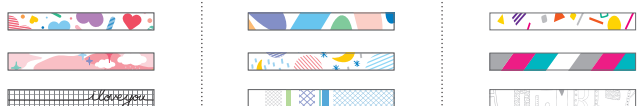

# Live Color DiY

- Assembling a product to both ends of the connector after choosing different colors
- Used for various purposes including writing, highlighting, decorating and drawing
- 3 concept of connectors & packages : LOVE, HAPPY, PLAY

**SET CASE**

**CONNECTOR**

**PEN TYPE & INK COLOR**

- Bullet Nib
- Chisel Nib
- Fine Nib
- Ballpoint Pen 0.4

| CODE       | ITEM      | INK COLOR                      | UNIT (ea) | QTY/CTN (unit)               | CBM   | GROSS WEIGHT (kg) |
|------------|-----------|--------------------------------|-----------|------------------------------|-------|-------------------|
| 2058019503 | LOVE KIT  | 12 COLORS<br>+<br>3 CONNECTORS | SET (15)  | 144                          | 0.445 | 15.77             |
| 2058029503 | HAPPY KIT |                                |           | LENGTH x WIDTH x HEIGHT (mm) |       |                   |
| 2058039503 | PLAY KIT  |                                |           | 370 x 430 x 280              |       |                   |