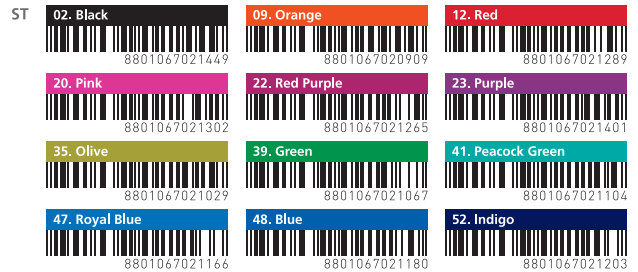

NEW

Monami Ink Bottle

- High-quality fountain pen ink
- Available in 12 different colors inspired by nature
- Differentiated design in the shape of an ink droplet
- Structural design provides convenience when replenishing the fountain pen's ink

INK COLOR

HOW TO CHARGE THE INK

1.
Turn the end of the converter counterclockwise until it stops.

2.
With the nib fully immersed in the ink bottle, rotate the end of the converter clockwise to charge the ink.

CODE	BODY COLOR	UNIT	QTY/CTN (unit)	CBM
2119999503	ORANGE	ST	144	0.033
2119999509	OLIVE			
2119999511	GREEN			
2119999513	PEACOCK GREEN			
2119999516	ROYAL BLUE			
2119999517	BLUE	LENGTH x WIDTH x HEIGHT (mm)		GROSS WEIGHT (kg)
2119999518	INDIGO	400 x 407 x 205		
2119999521	RED PURPLE			
2119999522	RED			
2119999523	PINK			
2119999528	PURPLE			
2119999530	BLACK			