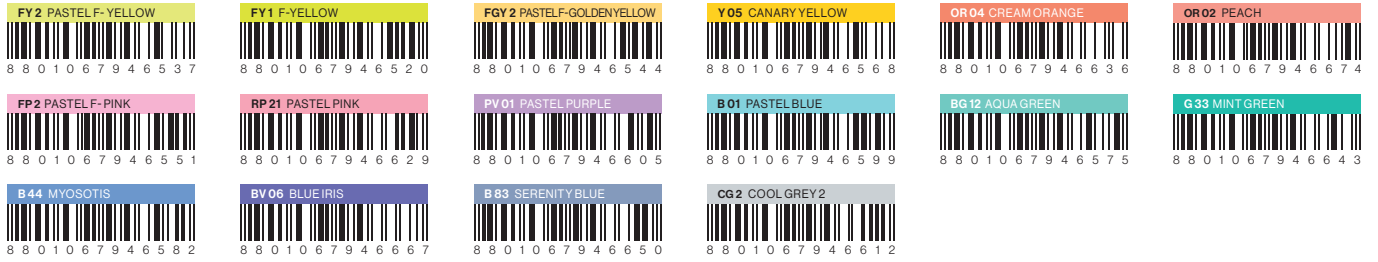

monami®

ESSENTI *Twin*

HIGHLIGHTER

- Twin-type highlighter with two different chisel nibs (2mm, 4mm)
- 16 diverse pastel colors and 5 kinds of packages
- Neat writing with quick drying and smudge-free ink

INK COLORS

FY2 PASTEL FYELLOW	FY1 F- YELLOW	FGY2 PASTEL F-GOLDEN YELLOW	Y05 CANARY YELLOW	OR04 CREAM ORANGE	OR02 PEACH	FP2 PASTEL F-PINK	RP21 PASTEL PINK
PV01 PASTEL PURPLE	B01 PASTEL BLUE	BG12 AGUA GREEN	G33 MINT GREEN	B44 MYOSOTIS	BV06 BLUE IRIS	B83 SERENITY BLUE	CG2 COOL GREY2

4 Colors

Bright Sunshine
● ● ● ●

Fresh Air
● ● ● ●

New Breeze
● ● ● ●

Vintage Garden
● ● ● ●

10 Colors

Fantasy Coloring
● ● ● ● ● ● ● ● ● ●

ESSENTI TWIN INFORMATION

EA

DZ

ST

CODE	NIB TYPE	INK COLOR	UNIT (ea)	QTY/CTN (unit)	CBM	GROSS WEIGHT (kg)	LENGTH x WIDTH x HEIGHT (mm)
2060064344	TWIN	FY1 F-YELLOW	DOZEN(12)	60	0.019	5.8	300 x 215 x 290
2060064345		FY2 PASTEL F-YELLOW					
2060064346		FGY2 PASTEL F-GOLDEN YELLOW					
2060064347		FP2 PASTEL F-PINK					
2060064348		Y05 CANARY YELLOW					
2060064349		BG12 AQUA GREEN					
2060064350		B44 MYOSOTIS					
2060064351		B01 PASTEL BLUE					
2060064352		PV01 PASTEL PURPLE					
2060064353		CG2 COOL GREY 2					
2060064354		RP21 PASTEL PINK					
2060064355		OR04 CREAM ORANGE					
2060064356		G33 MINT GREEN					
2060064357		B83 SERENITY BLUE					
2060064358		BV06 BLUE IRIS					
2060064359	OR02 PEACH						
2060064360	BRIGHT SUNSHINE 4 COLORS	SET(4)	96	0.011	4.2	295 x 180 x 200	
2060064361	FRESH AIR 4 COLORS						
2060064362	NEW BREEZE 4 COLORS						
2060064363	VINTAGE GARDEN 4 COLORS						
2060064364	FANTASY COLORING 10 COLORS	SET(10)	48	0.013	4.2	295 x 220 x 200	