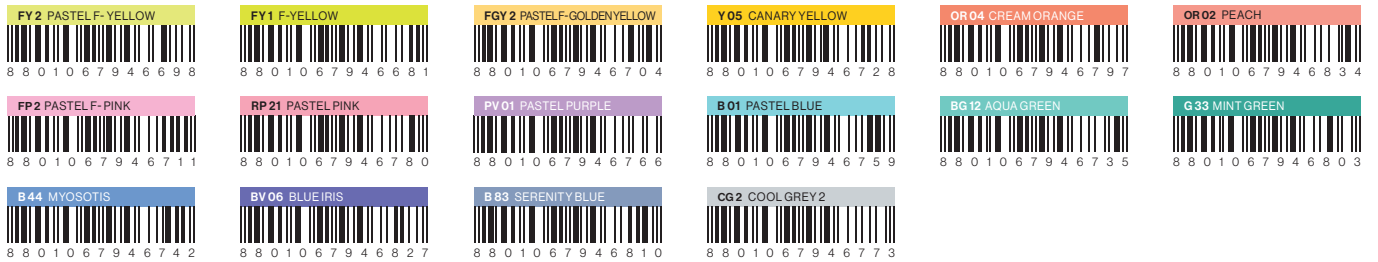

monami®

ESSENTI *Twin*

HIGHLIGHTER

- Twin-type highlighter with two different chisel nibs (2mm, 4mm)
- 16 diverse pastel colors and 5 kinds of packages
- Neat writing with quick drying and smudge-free ink

INK COLORS

FY2 PASTEL FYELLOW	FY1 F- YELLOW	FGY2 PASTEL F-GOLDEN YELLOW	Y05 CANARY YELLOW	OR04 CREAM ORANGE	OR02 PEACH	FP2 PASTEL F-PINK	RP21 PASTEL PINK
PV01 PASTEL PURPLE	B01 PASTEL BLUE	BG12 AGUA GREEN	G33 MINT GREEN	B44 MYOSOTIS	BV06 BLUE IRIS	B83 SERENITY BLUE	CG2 COOL GREY2

4 Colors

Bright Sunshine
● ● ● ●

Fresh Air
● ● ● ●

New Breeze
● ● ● ●

Vintage Garden
● ● ● ●

10 Colors

Fantasy Coloring
● ● ● ● ● ● ● ● ● ●

ESSENTI TWIN INFORMATION

EA

DZ

ST

CODE	NIB TYPE	INK COLOR	UNIT (ea)	QTY/CTN (unit)	CBM	GROSS WEIGHT (kg)	LENGTH x WIDTH x HEIGHT (mm)
2060064344	TWIN	FY1 F-YELLOW	DOZEN(12)	60	0.019	5.8	300 x 215 x 290
2060064345		FY2 PASTEL F-YELLOW					
2060064346		FGY2 PASTEL F-GOLDEN YELLOW					
2060064347		FP2 PASTEL F-PINK					
2060064348		Y05 CANARY YELLOW					
2060064349		BG12 AQUA GREEN					
2060064350		B44 MYOSOTIS					
2060064351		B01 PASTEL BLUE					
2060064352		PV01 PASTEL PURPLE					
2060064353		CG2 COOL GREY 2					
2060064354		RP21 PASTEL PINK					
2060064355		OR04 CREAM ORANGE					
2060064356		G33 MINT GREEN					
2060064357		B83 SERENITY BLUE					
2060064358		BV06 BLUE IRIS					
2060064359	OR02 PEACH						
2060064360	BRIGHT SUNSHINE 4 COLORS	SET(4)	96	0.011	4.2	295 x 180 x 200	
2060064361	FRESH AIR 4 COLORS						
2060064362	NEW BREEZE 4 COLORS						
2060064363	VINTAGE GARDEN 4 COLORS						
2060064364	FANTASY COLORING 10 COLORS	SET(10)	48	0.013	4.2	295 x 220 x 200	