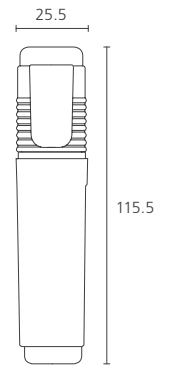

INK COLOR

CODE	ITEM	INK COLOR	UNIT	QTY/CTN (unit)	CBM	GROSS WEIGHT (kg)	LENGTH x WIDTH x HEIGHT (mm)
2060001517	BLACK BARREL	YELLOW	DOZEN(12)	50	0.038	13.14	615 x 330 x 185
2060001518		ORANGE					
2060001519		PINK					
2060001520		GREEN					
2060001521		PURPLE					
2060001522		BLUE					
2060003533	TRANSPARENT BARREL	YELLOW					
2060003534		ORANGE					
2060003535		PINK					
2060003536		GREEN					
2060003537		PURPLE					
2060003538		BLUE