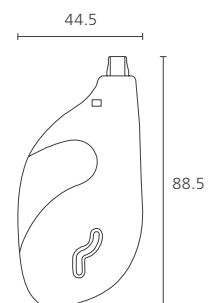

## Correction Tape

- Precisely covers up errors of pen or marker
- Tape lays down smoothly with no creases
- Super-strong polymer backed tape resists tearing, fixes mistakes instantly with no mess

CODE	ITEM	UNIT	QTY/CTN (unit)	CBM	GROSS WEIGHT (kg)	LENGTH x WIDTH x HEIGHT (mm)
2090010501	5mm x 8m	SET(1)	240	0.075	12.00	500 x 500 x 300