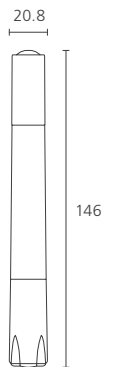

Skill Marker Twin

- Special marker for checking errors during heavy industrial work
- Xylene-free, low-odor quick-drying ink
- For debinding processes in such as automotive, shipyard, or aviation industries
- Easily washable with water or alkaline solution
- Increased functionality with 2 nib sizes in one marker