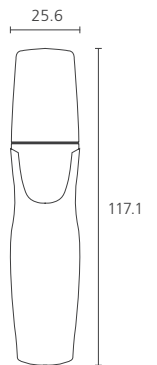

INK COLOR

CODE	INK COLOR	UNIT	QTY/CTN (unit)	CBM	GROSS WEIGHT (kg)	LENGTH x WIDTH x HEIGHT (mm)
2060067557	PINK	DOZEN(12)	50	0.034	13.10	610 x 290 x 190
2060067558	ORANGE					
2060067559	PURPLE					
2060067560	BLUE					
2060067561	YELLOW					
2060067562	GREEN					
2060067571	4 COLORS	SET(4)	144	0.034	14.9	413 x 325 x 250
2060067572	6 COLORS	SET(6)	144	0.045	21.7	463 x 400 x 245