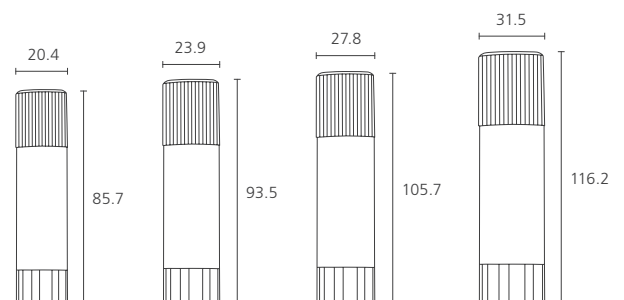

CODE	ITEM	UNIT	QTY/CTN (unit)	CBM	GROSS WEIGHT (kg)	LENGTH x WIDTH x HEIGHT (mm)
2230001501	8g	EA(1)	1080	0.051	26.30	440 x 390 x 300
2230001508	15g		720	0.056	23.90	530 x 330 x 320
2230001509	25g		432	0.051	27.00	490 x 290x 360
2230001503	35g		360	0.059	26.50	530 x 430 x 260