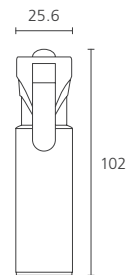

Skill Marker Clip

- Special marker for checking errors during heavy industrial work
- Xylene-free, low-odor quick-drying ink
- For debinding processes in such as automotive, shipyard, or aviation industries
- Easily washable with water or alkaline solution
- Enhanced portability with the cap with clip