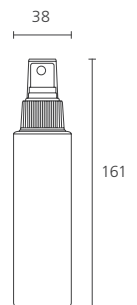

White Board Cleaner

- White board cleaner with a soft cloth in a package
- Thoroughly cleans the surface of white boards without strong efforts