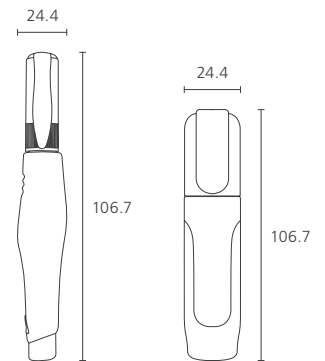

CODE	ITEM	UNIT	QTY/CTN (unit)	CBM	GROSS WEIGHT (kg)	LENGTH x WIDTH x HEIGHT (mm)
2090007503	7ml	BOX(12)	40	0.042	13.00	423 x 320 x 312
2090007502	12ml		12	0.019	4.7	400 x 290 x 160