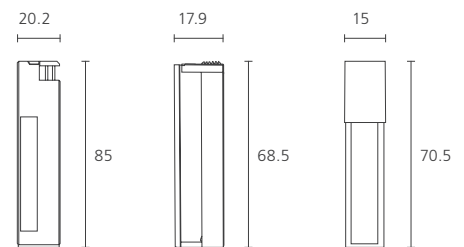

## CERAMIC / ML-SQ / ML-CLEAN

- Strong Hi-Polymer lead offering smooth writing
- Convenient one-touch push button advance
- The highest quality premium leads

CERAMIC

ML-SQ

ML-CLEAN

CODE	ITEM	TYPE	UNIT	QTY/CTN (unit)	CBM	GROSS WEIGHT (kg)	LENGTH x WIDTH x HEIGHT (mm)
2100003601	CERAMIC	0.5 HB	DOZEN(12)	144	0.032	9.00	375 x 280 x 300
2100003602		0.5 B					
2100003603		0.7 HB		72	0.016	4.50	
2100003604		0.7 B					
2100003504	ML-SQ	0.5 HB	DOZEN(12)	240	0.038	20.80	390 x 390 x 250
2100003527		0.5 2B					
2100003502		0.7 HB				21.20	
2100003518		0.7 2B					
2100004501	ML-CLEAN	0.5 HB	DOZEN(12)	240	0.032	16.33	425 x 230 x 325
2100004512		0.7 HB					
2100004514		0.9 HB					