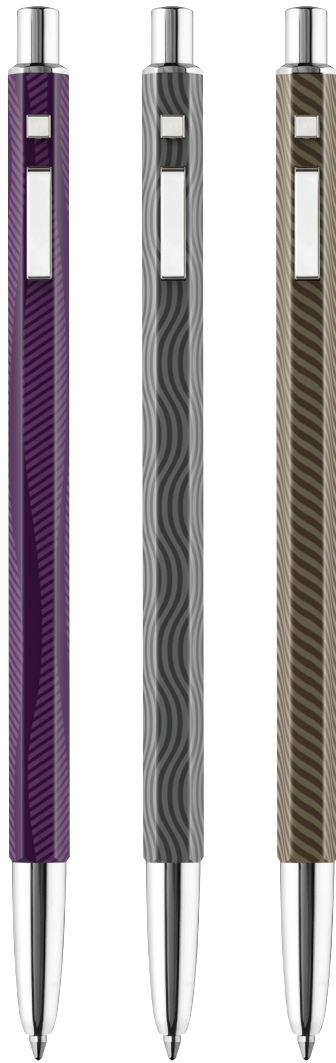

# 153 ID

- The premium line of 153 ball point pen with luxurious design & material
- Matt aluminum body & chrome plated parts give more weight and prestige feel
- Compatible with standard 1.0mm / 0.7mm metal refills

INK COLOR    BODY COLOR

BLACK
MIDNIGHT
OATMEAL
TANGERINE
SMOKY

CODE	ITEM	BODY COLOR	UNIT	QTY/CTN (unit)	CBM	GROSS WEIGHT (kg)	LENGTH x WIDTH x HEIGHT (mm)
2010207601	1.0mm	MIDNIGHT	SET(1)	24	0.007	1.80	205 x 170 x 190
2010207602		OATMEAL					
2010207603		TANGERINE					
2010207604		SMOKY					