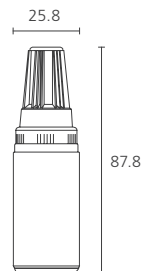

CHISEL

INK COLOR

CODE	ITEM	INK COLOR	UNIT	QTY/CTN (unit)	CBM	GROSS WEIGHT (kg)	LENGTH x WIDTH x HEIGHT (mm)
2080136002	CHISEL	PINK	EA(1)	360	0.032	11.00	500 x 320 x 200