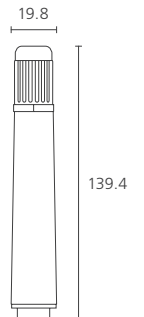

0.7mm

CODE	ITEM	BODY COLOR	UNIT	QTY/CTN (unit)	CBM	GROSS WEIGHT (kg)	LENGTH x WIDTH x HEIGHT (mm)
2010207008	0.7mm	VINTAGE IVORY	SET(1)	24	0.007	1.80	205 x 170 x 190
2010207009		VINTAGE GREEN					
2010207010		VINTAGE PINK					

# White Board Marker

- Alcohol-based dry erase marker
- Marking without noise or scratch
- Wipes off easily with dry cloth

4 COLOR SET

CODE	ITEM	INK COLOR	UNIT	QTY/CTN (unit)	CBM	GROSS WEIGHT (kg)	LENGTH x WIDTH x HEIGHT (mm)
2080122601	BULLET	BLACK	DOZEN(12)	50	0.040	12.12	640 x 270 x 230
2080122602		BLUE					
2080122603		RED					
2080122604		GREEN					
2080123606	BULLET	4 COLORS	SET(4)	144	0.073	11.96	510 x 460 x 310
2080123602	CHISEL	BLACK	DOZEN(12)	50	0.040	12.12	640 x 270 x 230
2080123603		BLUE					
2080123604		RED					
2080123605		GREEN					
2080123610	CHISEL	4 COLORS	SET(4)	144	0.073	11.96	510 x 460 x 310

# Jumbo White Board Marker

- Extra-large ink supply ensures longer writing
- Alcohol-based dry erase marker
- Wipes off easily with dry cloth

CODE	ITEM	INK COLOR	UNIT	QTY/CTN (unit)	CBM	GROSS WEIGHT (kg)	LENGTH x WIDTH x HEIGHT (mm)
2080025501	BULLET	BLACK	DOZEN(12)	50	0.036	12.12	315 x 265 x 435
2080025502		BLUE					
2080025503		RED					
2080025504		GREEN					
2080026501	CHISEL	BLACK					
2080026502		BLUE					
2080026503		RED					
2080026504		GREEN					