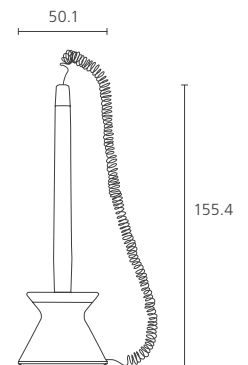

INK COLOR	BODY COLOR
BLACK	ORANGE RED BLUE YELLOW

CODE	ITEM	INK COLOR	BODY COLOR	UNIT	QTY/CTN (unit)	CBM	GROSS WEIGHT (kg)	LENGTH x WIDTH x HEIGHT (mm)
2010133001	0.7mm	BLACK	4 COLOR	DOZEN(12)	278	0.078	13.80	615 x 455 x 278
2010133502			2 COLOR