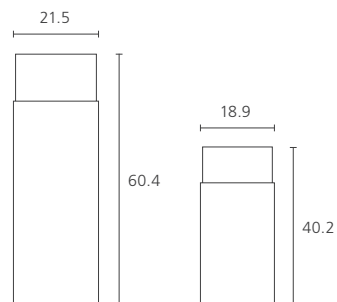

CODE	ITEM	UNIT	QTY/CTN (unit)	CBM	GROSS WEIGHT (kg)	LENGTH x WIDTH x HEIGHT (mm)
2090002514	I	BOX(20)	20	0.011	10.00	285 x 240 x 160
2090002515	I (wrapped)					
2090002517	II	BOX(40)		0.020	30.00	440 x 205 x 220 440 x 205 x 220
2090002519	II (wrapped)