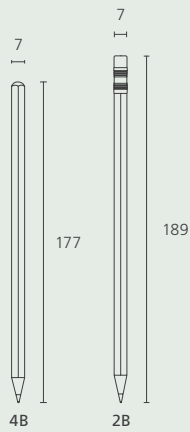

Bauhaus Testing Pencil

- Pencil with sturdy, dark lead
- Produces less waste material during tests

BODY COLOR

CODE	TYPE	UNIT	QTY/CTN (unit)	CBM	GROSS WEIGHT (kg)	LENGTH x WIDTH x HEIGHT (mm)
2160005007	2B	DOZEN(12)	240	0.049	19.40	415 x 225 x 530
2160005008	4B				21.40