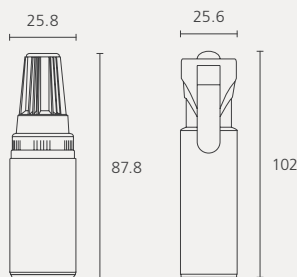

Skill Marker / Skill Marker Clip

- Special marker for checking errors during heavy industrial work such as in automotive, shipyard and aviation industries
- Quick-drying ink improves work efficiency and is easily washable with water or alkaline solution
- Skill Marker Clip : Enhanced portability with the cap with built-in clip

CHISEL

INK COLOR - SKILL MARKER

INK COLOR - SKILL MARKER CLIP

CODE	NIB TYPE	INK COLOR	UNIT	QTY/CTN (unit)	CBM	GROSS WEIGHT (kg)	LENGTH x WIDTH x HEIGHT (mm)
2080136002	CHISEL	PINK	EA(1)	360	0.028	15.35	485 x 285 x 205
2080136107		PINK					
2080136108		BLUE			0.034	12.97	340 x 335 x 295