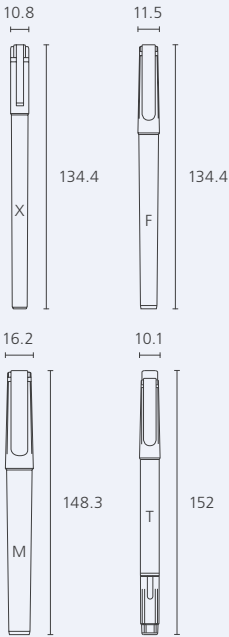

NamePen • X / F / M / T

- Easy to use on various surfaces including glass, plastic, metal and wood with highly-adhesive ink
- **X-FINE** : Extra fine nib for detailed, fine writing
- **FINE** : Fine nib for medium writing
- **MEDIUM** : Medium nib for thick writing
- **TWIN** : Twin nibs, one for fine writing and the other for medium writing

CODE	NIB TYPE	INK COLOR	UNIT	QTY/CTN (unit)	CBM	GROSS WEIGHT (kg)	LENGTH x WIDTH x HEIGHT (mm)					
2070001101	X-FINE	BLUE	DOZEN(12)	72	0.024	12.90	300 x 300 x270					
2070001102		RED										
2070001103		BLACK										
2070030001	FINE	BLUE	DOZEN(12)	108	0.037	12.90	440 x 310 x 270					
2070030002		RED										
2070030003		BLACK										
2070030021	FINE	6 COLORS	DOZEN SET(72)	12	0.030	9.90	455 x 260 x 255					
2070030022		12 COLORS	DOZEN SET(144)	6	0.030	9.70	325 x 310 x 300					
2070027001		BLUE	DOZEN(12)	60	0.039	12.90	525 x 320 x 230					
2070027002	RED											
2070027003	BLACK											
2071001501	TWIN	BLUE	DOZEN(12)	50	0.016	6.60	378 x 310 x 140					
2071001502		RED										
2071001503		BLACK										
2070002311		12 COLORS						SET(12)	72	0.031	8.23	470 x 295 x 225