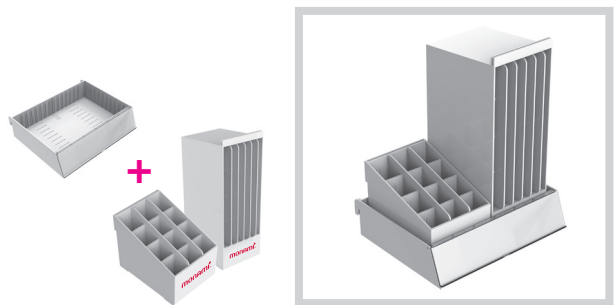

TYPE D + TYPE A + TYPE B