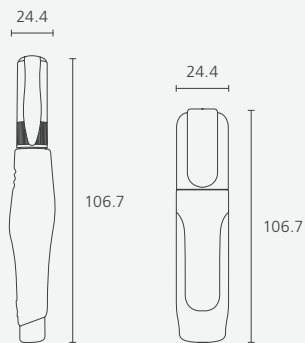

White Clean 7ml / 12ml

- Correction fluid with improved needle point tip for precise corrections
- Easy and smooth ink flow for excellent control

7ml