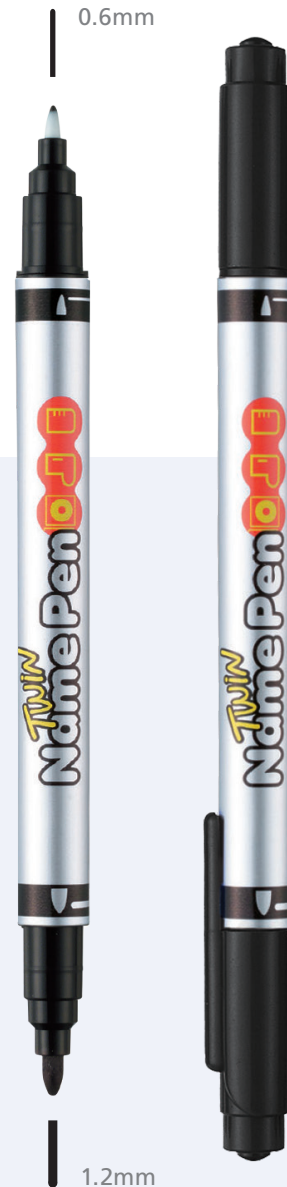

Twin Name Pen

- Twin type, two-in-one marker with medium and fine nibs
- Alcohol-based permanent ink
- For versatile marking: On metal, glass, PVC, CDs, DVDs, etc.

INK COLOR

CODE	NIB TYPE	INK COLOR	UNIT	QTY/CTN (unit)	CBM	GROSS WEIGHT (kg)	LENGTH x WIDTH x HEIGHT (mm)
2070001206	TWIN	BLACK	DOZEN(12)	50	0.015	6.00	345 x 165 x 255
2070001207		BLUE					
2070001208		RED					
2070001209		GREEN