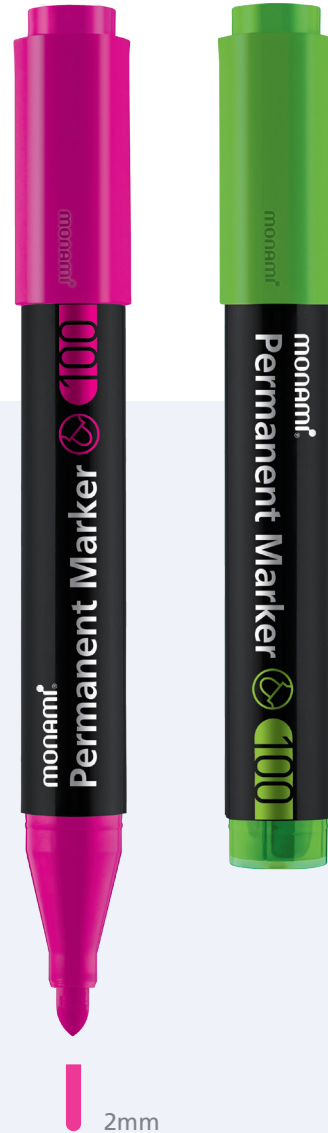

Permanent Marker · XF

103

- Alcohol-based liquid ink, for thin & precise marking on narrow surfaces
- Marks on most surfaces such as glass, plastic, metal, wood, etc.
- Filter Type

CODE	NIB TYPE	INK COLOR	UNIT	QTY/CTN (unit)	CBM	GROSS WEIGHT (kg)	LENGTH x WIDTH x HEIGHT (mm)
2080151559	X-FINE	BLACK	DOZEN(12)	100	0.040	9.25	225 x 595 x 300
2080151560		BLUE					
2080151561		RED					

Permanent Marker

100

- Six-color set including four fluorescent colors and two metallic colors
- Suitable for varied expressions with fluorescent and metallic colors
- Filter Type

6 COLOR SET

VENTILATED CAP