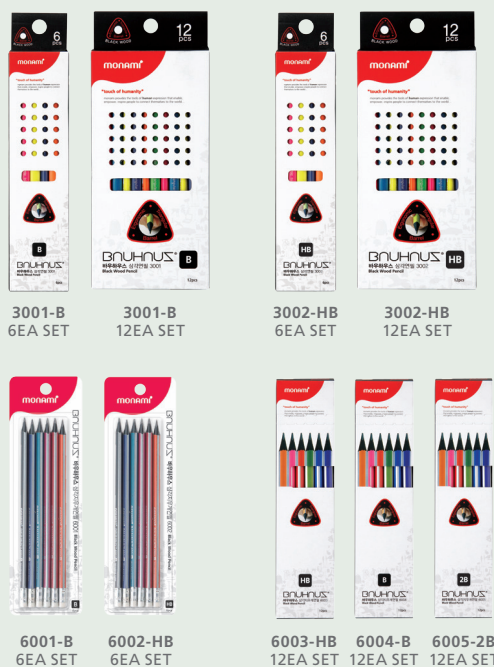

Bauhaus Triangle Pencil / Bauhaus Triangle Pencil with Eraser

- High-quality black lead pencil
- Suitable for long-time use with ergonomically designed triangular axis that is easy to grip
- Six types of design axes