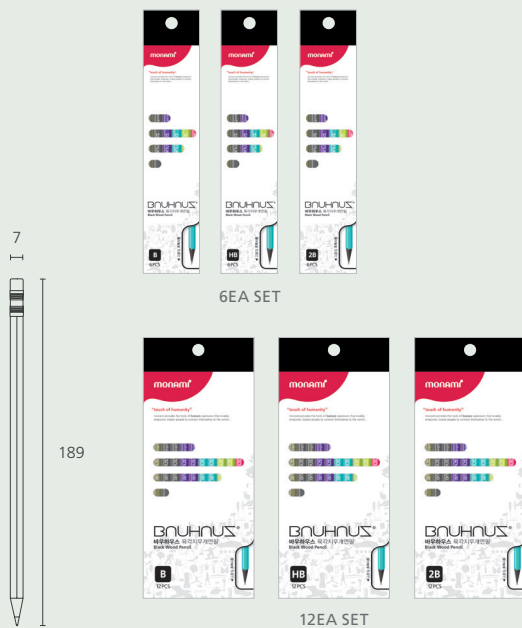

Bauhaus Triangle Pencil / Bauhaus Triangle Pencil with Eraser

- High-quality black lead pencil
- Suitable for long-time use with ergonomically designed triangular axis that is easy to grip
- Six types of design axes

BODY COLOR - BAUHAUS TRIANGLE PENCIL

BODY COLOR - BAUHAUS TRIANGLE PENCIL WITH ERASER

CODE	ITEM	TYPE	UNIT	QTY/CTN (unit)	CBM	GROSS WEIGHT (kg)	LENGTH x WIDTH x HEIGHT (mm)
2160004208	3001 (6EA SET)	B	SET(6)	320	0.037	12.50	450 x 390 x 210
2160004209	3001 (12EA SET)	B	SET(12)	160	0.036	12.40	450 x 380 x 208
2160004367	3002 (6EA SET)	HB	SET(6)	320	0.037	12.50	450 x 390 x 210
2160004368	3002 (12EA SET)	HB	SET(12)	160	0.036	12.40	450 x 380 x 208
2160004214	6001 (6EA SET)	B	SET(6)	320	0.063	16.20	500 x 315 x 400
2160007401	6002 (6EA SET)	HB				15.00	
2160004216	6003 (12EA SET)	HB	SET(12)	240	0.041	19.00	400 x 390 x 265
2160004217	6004 (12EA SET)	B				18.30	
2160004218	6005 (12EA SET)	2B				19.30	

Bauhaus Hexagonal Pencil with Eraser

- High-quality black lead pencil
- Soft writing suitable for learning and office use
- Six types of color axes

BODY COLOR

CODE	ITEM	TYPE	UNIT	QTY/CTN (unit)	CBM	GROSS WEIGHT (kg)	LENGTH x WIDTH x HEIGHT (mm)
2160005001	6EA SET	B	SET(6)	320	0.045	15.70	430 x 245 x 425
2160005002	12EA SET		SET(12)	240	0.064	23.80	520 x 245 x 500
2160005003	6EA SET	HB	SET(6)	320	0.045	15.50	430 x 245 x 425
2160005004	12EA SET		SET(12)	240	0.064	23.20	520 x 245 x 500
2160005005	6EA SET	2B	SET(6)	320	0.045	15.90	430 x 245 x 425
2160005006	12EA SET		SET(12)	240	0.064	23.90	520 x 245 x 500