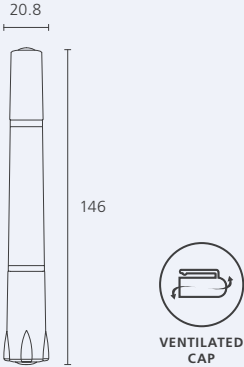

Gemini Marker

- Twin type, two-in-one marker with bullet and chisel nibs
- Alcohol-based permanent ink
- Marks on most surfaces

BULLET CHISEL

INK COLOR

BLACK BLUE RED

CODE	NIB TYPE	INK COLOR	UNIT	QTY/CTN (unit)	CBM	GROSS WEIGHT (kg)	LENGTH x WIDTH x HEIGHT (mm)
2080031501	TWIN	BLACK	DOZEN(12)	50	0.015	5.92	345 x 165 x 260
2080031502		BLUE					
2080031503		RED