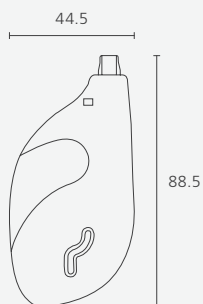

Correction Tape

- Precisely covers up errors made by pens or markers
- Tape lays down smoothly with no creases
- Super-strong polymer backed tape resists tearing, fixes mistakes instantly with no mess

CODE	ITEM	UNIT	QTY/CTN (unit)	CBM	GROSS WEIGHT (kg)	LENGTH x WIDTH x HEIGHT (mm)
2090010501	5mm x 8m	SET(1)	240	0.031	6.20	500 x 360 x 170