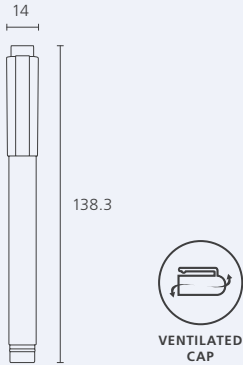

Permanent Marker · XF

103

- Alcohol-based liquid ink, for thin & precise marking on narrow surfaces
- Marks on most surfaces such as glass, plastic, metal, wood, etc.
- Filter Type

CODE	NIB TYPE	INK COLOR	UNIT	QTY/CTN (unit)	CBM	GROSS WEIGHT (kg)	LENGTH x WIDTH x HEIGHT (mm)
2080151559	X-FINE	BLACK	DOZEN(12)	100	0.040	9.25	225 x 595 x 300
2080151560		BLUE					
2080151561		RED