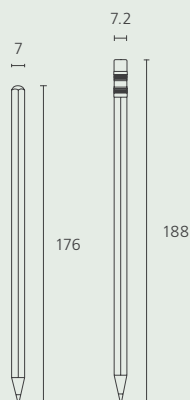

Bauhaus Triangle Pencil / Bauhaus Triangle Pencil with Eraser

- High-quality black lead pencil
- Suitable for long-time use with ergonomically designed triangular axis that is easy to grip
- Six types of design axes

BODY COLOR - BAUHAUS TRIANGLE PENCIL

BODY COLOR - BAUHAUS TRIANGLE PENCIL WITH ERASER

CODE	ITEM	TYPE	UNIT	QTY/CTN (unit)	CBM	GROSS WEIGHT (kg)	LENGTH x WIDTH x HEIGHT (mm)
2160004208	3001 (6EA SET)	B	SET(6)	320	0.037	12.50	450 x 390 x 210
2160004209	3001 (12EA SET)	B	SET(12)	160	0.036	12.40	450 x 380 x 208
2160004367	3002 (6EA SET)	HB	SET(6)	320	0.037	12.50	450 x 390 x 210
2160004368	3002 (12EA SET)	HB	SET(12)	160	0.036	12.40	450 x 380 x 208
2160004214	6001 (6EA SET)	B	SET(6)	320	0.063	16.20	500 x 315 x 400
2160007401	6002 (6EA SET)	HB				15.00	
2160004216	6003 (12EA SET)	HB	SET(12)	240	0.041	19.00	400 x 390 x 265
2160004217	6004 (12EA SET)	B				18.30	
2160004218	6005 (12EA SET)	2B				19.30