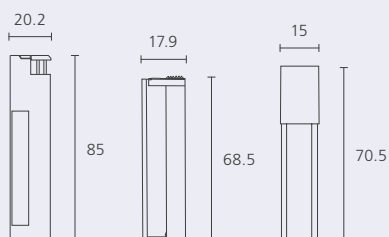

Lead Refills

Ceramic / ML-SQ / ML-Clean

- Strong Hi-Polymer lead offering smooth writing
- CERAMIC - High-quality premium lead
  - Available in 0.5mm / 0.7mm, HB / B

ML-SQ - Lead for smooth and clear writing
- Available in 0.5mm / 0.7mm, HB / 2B

ML-CLEAN - Compact lead case
- Available in 0.5mm / 0.7mm / 0.9mm, HB

CERAMIC

ML-SQ

ML-CLEAN

CODE	ITEM	TYPE	UNIT	QTY/CTN (unit)	CBM	GROSS WEIGHT (kg)	LENGTH x WIDTH x HEIGHT (mm)
2100003267	CERAMIC	0.5 HB	DOZEN(12)	144	0.032	17.00	375 x 280 x 300
2100003268		0.5 B					
2100003271		0.7 HB		72	0.032	4.50	
2100003272		0.7 B					
2100003504	ML-SQ	0.5 HB	DOZEN(12)	240	0.038	20.80	390 x 390 x 250
2100003527		0.5 2B					
2100004513		0.7 HB				21.25	
2100003518		0.7 2B					
2100004501	ML-CLEAN	0.5 HB	DOZEN(12)	240	0.032	15.92	420 x 325 x 235
2100004512		0.7 HB				16.00	
2100004514		0.9 HB				16.33