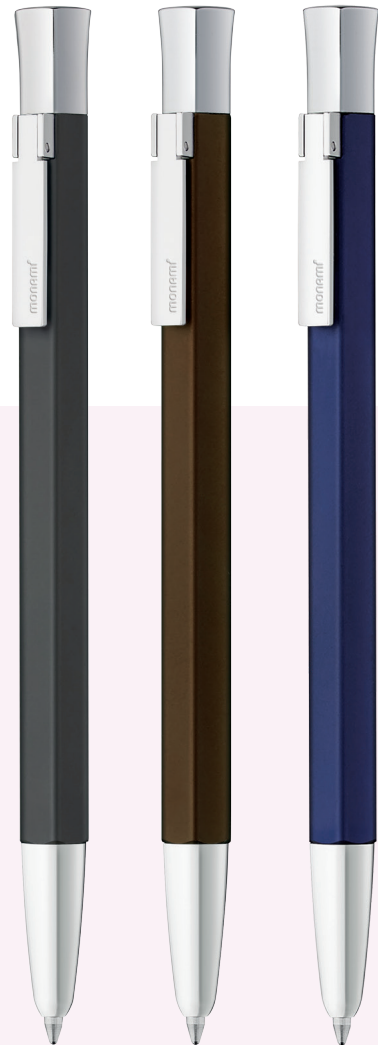

PRODUCTS

153 Fisherman

- Design depicts a fisherman catching fish with a net, inspired by religious motif in stained glass windows of a church
- Handcrafted pure silver body with ceramic and white gold inlay
- Premium refills for smooth writing, compatible with standard 1.0mm / 0.7mm metal refills (ISO-12757-2)

INK COLOR

BLACK

CODE	LINE WIDTH	INK COLOR	UNIT	QTY/CTN (unit)	CBM	GROSS WEIGHT (kg)	LENGTH x WIDTH x HEIGHT (mm)
2010206001	1.0mm	BLACK	SET(1)	-	-	-	-

153 Respect

- Twist-retractable premium ballpoint pen with dense metal body
- Three deep dignified body colors
- Compatible with standard 1.0mm / 0.7mm metal refills (ISO-12757-2)