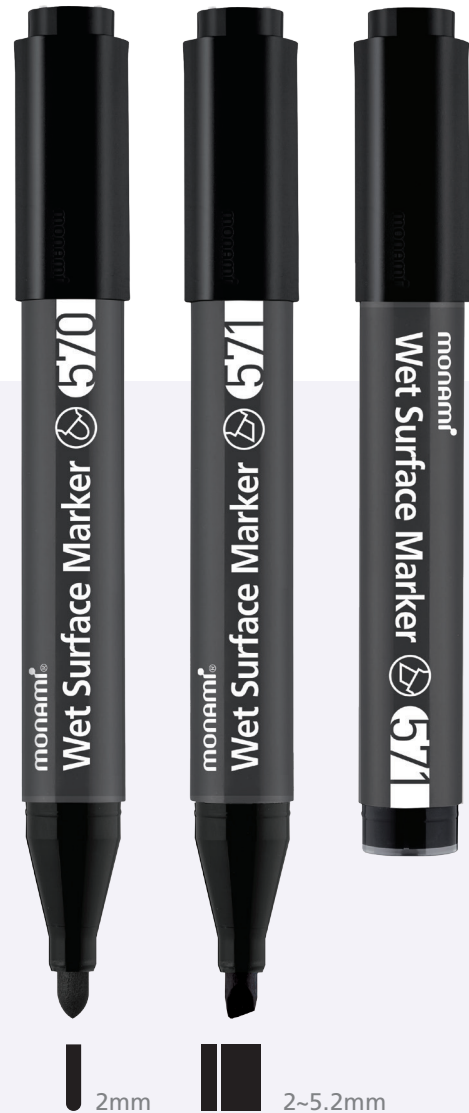

- For marking on damp boxes and wet surfaces
- Quick drying and smudge-proof
- Perfect for marking rough surfaces with sturdy nib

REGULAR MARKER

WET SURFACE MARKER 570 / 571

MARKING ON DAMP BOX

MARKING ON WET SURFACE