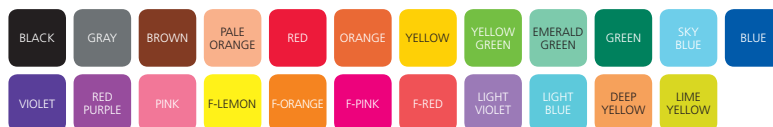

BRUSH

INK COLOR