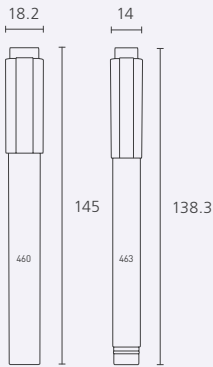

Deco Marker

460 463

- Water-based opaque marker, excellent coverage on dark surfaces
- Marks on various surfaces : wood, metal, plastic, glass, etc.
- Ideal for arts & crafts projects and home decorations
- Available in 36 various colors including eight metallic colors & six fluorescent colors
- 463(X-fine) : For decorating in fine detail and refinements

VENTILATED CAP

PUMPING TYPE