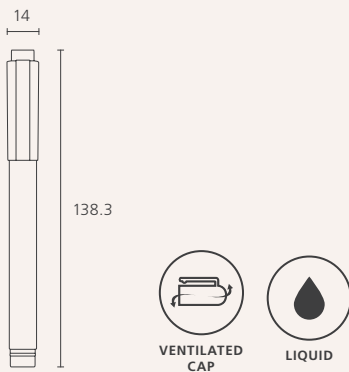

SigmaFlo Liquid White Board Marker · F

222

- Alcohol-based liquid ink, easily erasable with dry cloth or paper towel
- Direct ink delivery system enables longer marking than filter type
- Marks thickly and evenly till the last drop of ink
- Fine nib, for thin & delicate marking

FINE

INK COLOR

CODE	NIB TYPE	INK COLOR	UNIT	QTY/CTN (unit)	CBM	GROSS WEIGHT (kg)	LENGTH x WIDTH x HEIGHT (mm)
2080151519	FINE	BLACK	DOZEN(12)	100	0.050	9.25	463 x 300 x 360
2080151520		BLUE					
2080151521		RED					
2080151531		GREEN