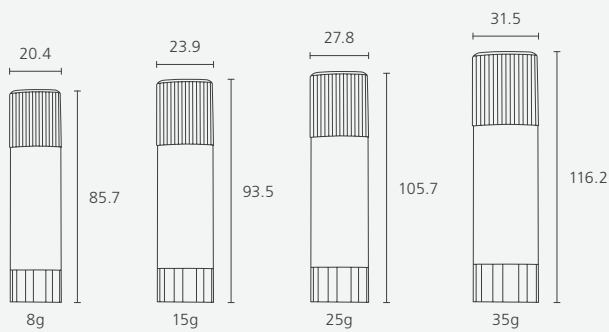

Glue Stick

- Attaches firmly, dries clear and fast
- Washable, acid-free, photo safe and non-toxic
- Available in 8g, 15g, 25g, 35g

15g

CODE	ITEM	UNIT	QTY/CTN (unit)	CBM	GROSS WEIGHT (kg)	LENGTH x WIDTH x HEIGHT (mm)
2230001501	8g	EA(1)	1080	0.051	26.30	440 x 390 x 300
2230001508	15g		720	0.056	23.90	530 x 330 x 320
2230001509	25g		432	0.051	22.20	490 x 290 x 360
2230001503	35g		360	0.059	25.50	530 x 430 x 260