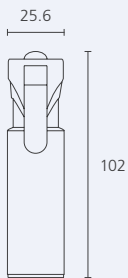

Magic Cap

- Wide chisel nib permanent marker
- For office, school, advertisements and posters
- Easy to carry with built-in pocket clip

CHISEL

INK COLOR

CODE	NIB TYPE	INK COLOR	UNIT	QTY/CTN (unit)	CBM	GROSS WEIGHT (kg)	LENGTH x WIDTH x HEIGHT (mm)
2080003701	CHISEL	BLUE	DOZEN(12)	30	0.034	11.50	340 x 335 x 295
2080003702		RED					
2080003703		BLACK					