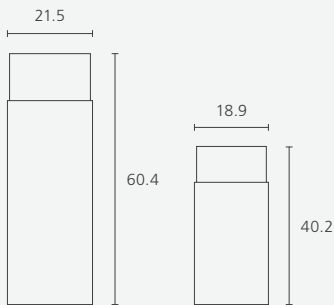

Dust Free Eraser

- Essential for erasing graphite on drafting film and tracing paper
- Soft white plastic eraser works clearly without damaging the paper surface
- Resists breakage, even with heavy use

CODE	ITEM	UNIT	QTY/CTN (unit)	CBM	GROSS WEIGHT (kg)	LENGTH x WIDTH x HEIGHT (mm)
2090002514	I	BOX(20)	20	0.013	11.00	300 x 170 x 250
2090002515	I (wrapped)					
2090002517	II	BOX(40)	20	0.024	23.00	450 x 240 x 220
2090002519	II (wrapped)