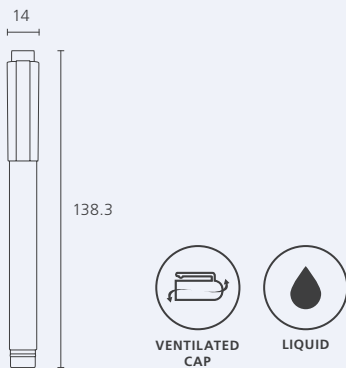

SigmaFlo Liquid Permanent Marker · F

122

- Alcohol-based liquid ink, marks on most surfaces such as glass, plastic, metal, wood, etc.
- Direct ink delivery system enables longer marking than filter type
- Marks thickly and evenly till the last drop of ink
- Fine nib, for thin & delicate marking

FINE

INK COLOR

CODE	NIB TYPE	INK COLOR	UNIT	QTY/CTN (unit)	CBM	GROSS WEIGHT (kg)	LENGTH x WIDTH x HEIGHT (mm)
2080151507	FINE	BLACK	DOZEN(12)	100	0.040	9.25	225 x 595 x 300
2080151508		BLUE					
2080151509		RED					
2080151510		GREEN