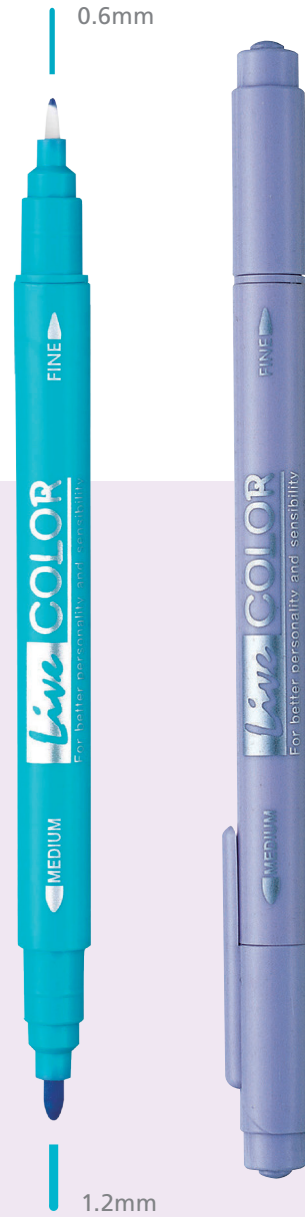

Live Color

- Creative writing is available with two different multi-functional liners
- For coloring, drawing, marking and highlighting
- Various 39 different colors selection

INK & BODY COLOR