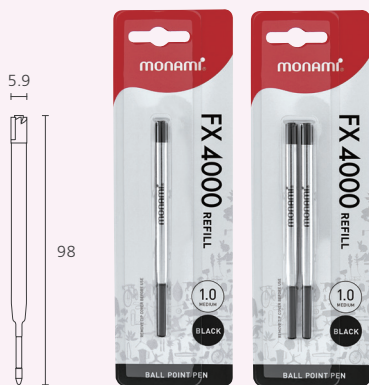

Monami FX 4000

- High-quality refill for Monami's premium ballpoint pens
- Monami's outstanding technology offers smooth and comfortable writing
- Compatible with products using international standard size refills (ISO-12757-2)
- Dark ink colors emphasize luxuriousness

INK COLOR

CODE	LINE WIDTH	INK COLOR	CODE	LINE WIDTH	INK COLOR	CODE	LINE WIDTH	INK COLOR	
2015181503	0.7mm	BLACK (1B)	2010204594	1.0mm	BLUE (2B)	2015211541	1.0mm	DARK GREEN (1B)	
2010204591		BLACK (2B)	2015201535	0.7mm	DARK BROWN (1B)	2015191541		DARK GREEN (2B)	
2015191503	1.0mm	BLACK (1B)	2015181535		1.0mm	DARK BROWN (2B)	2015201554	0.7mm	DARK BLUE (1B)
2010204593		BLACK (2B)	2015211535	DARK BROWN (1B)		2015181554	DARK BLUE (2B)		
2015181501	0.7mm	BLUE (1B)	2015191535	1.0mm	DARK BROWN (2B)	2015211554	1.0mm	DARK BLUE (1B)	
2010204592		BLUE (2B)	2015201541		0.7mm	DARK GREEN (1B)		2015191554	DARK BLUE (2B)
2015191501	1.0mm	BLUE (1B)	2015181541			DARK GREEN (2B)			
UNIT	QTY/CTN (unit)		CBM		GROSS WEIGHT (kg)		LENGTH x WIDTH x HEIGHT (mm)		
SET(1) / SET(2)	288		0.039		1.12 / 2.24		307.5 x 666 x 190