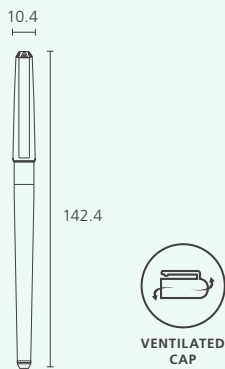

FX Style

- Stylish slim-body ballpoint pen
- Ensures smooth writing
- Available in 10 vivid colors (only for 0.5mm) for colorful writing and three ballpoint sizes (0.5mm / 0.7mm / 1.0mm)
- Clean and detailed writing

0.5mm
0.7mm
1.0mm

INK COLOR

CODE	LINE WIDTH	INK COLOR	CODE	LINE WIDTH	INK COLOR	CODE	LINE WIDTH	INK COLOR
2010200511	0.5mm	BLACK	2010200517	0.5mm	PINK	2010200521	0.7mm	BLACK
2010200512		BLUE	2010200518		PURPLE	2010200522		BLUE
2010200513		RED	2010200519		PEACOCK GREEN	2010200523		RED
2010200514		LIGHT GREEN	2010200520		BROWN	2010200524	BLACK	
2010200515		YELLOW ORANGE				2010200525	BLUE	
2010200516		RED ORANGE				2010200526	RED	
UNIT	QTY/CTN (unit)	CBM		GROSS WEIGHT (kg)		LENGTH x WIDTH x HEIGHT (mm)		
DOZEN(12)	100	0.040		13.80		320 x 400 x 315