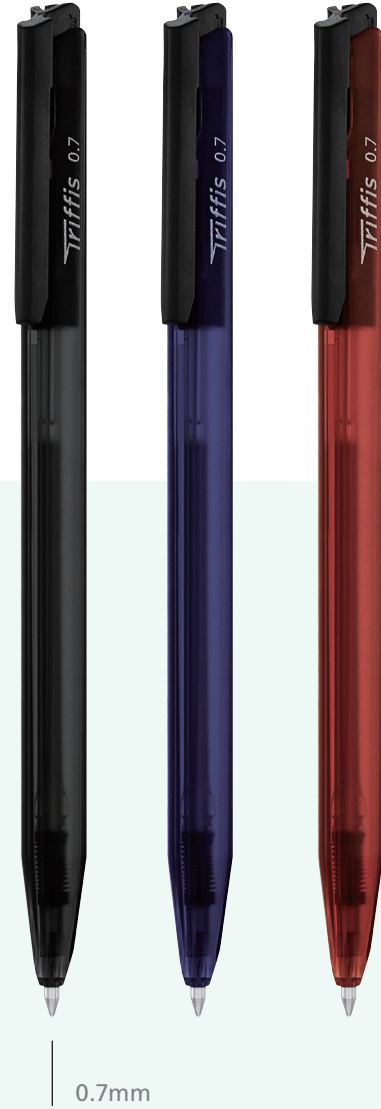

Triffis

- Retractable ballpoint pen for everyday use
- Ergonomic triangular barrel for effortless, fatigue-free writing
- Silky ink cartridge allows for smooth, fine writing

INK COLOR

CODE	LINE WIDTH	INK COLOR	UNIT	QTY/CTN (unit)	CBM	GROSS WEIGHT (kg)	LENGTH x WIDTH x HEIGHT (mm)
2010016504	0.7mm	BLACK	DOZEN(12)	100	0.028	13.20	260 x 345 x 315
2010016505		BLUE					
2010016506		RED