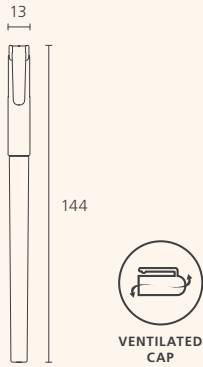

Love Pet

- Adorable designs with nine different puppies and color themes
- Stylish quadrangle barrel design
- Available in 9 bright colors

0.38mm