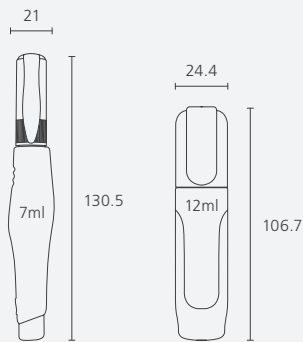

White Clean 7ml / 12ml

- Correction fluid with improved needle point tip for precise corrections
- Easy and smooth ink flow for excellent control