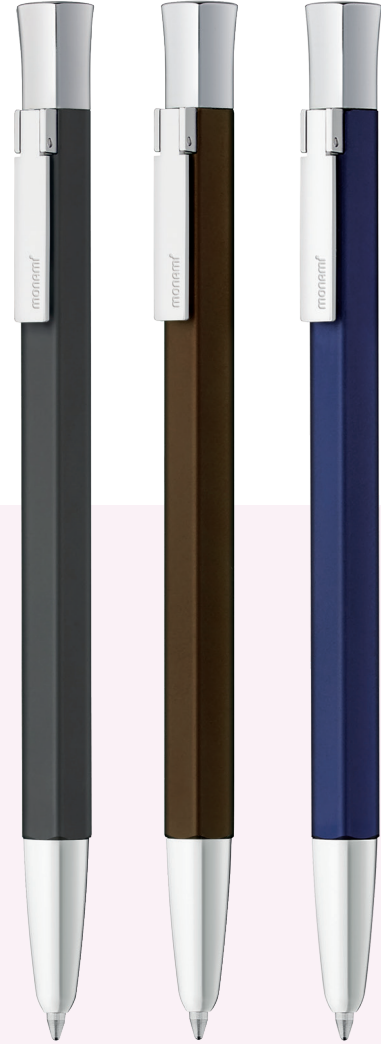

# 153 Gold

- Premium 153 ballpoint pen line coated with real gold
- Three body colors : Luxurious Yellow Gold, Romantic Rose Gold, Sophisticated White Gold
- Premium refills for smooth writing, compatible with standard 1.0mm / 0.7mm metal refills (ISO-12757-2)

# 153 Respect

- Twist-retractable premium ballpoint pen with dense metal body
- Three deep dignified body colors
- Compatible with standard 1.0mm / 0.7mm metal refills (ISO-12757-2)

1.0mm