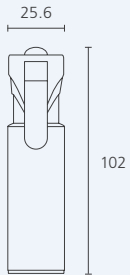

# Magic Cap

- Wide chisel nib permanent marker
- For office, school, advertisements and posters
- Easy to carry with built-in pocket clip

4~8mm

CHISEL

INK COLOR

CODE	NIB TYPE	INK COLOR	UNIT	QTY/CTN (unit)	CBM	GROSS WEIGHT (kg)	LENGTH x WIDTH x HEIGHT (mm)
2080003701	CHISEL	BLUE	DOZEN(12)	30	0.034	11.50	335 x 340 x 295
2080003702		RED					
2080003703		BLACK					