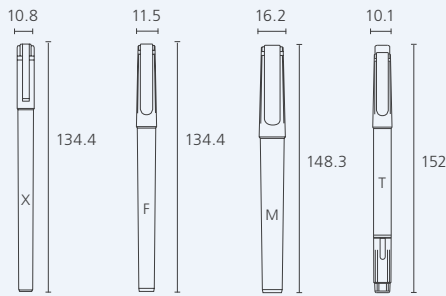

Name Pen · X/F/M/T

- Easy to use on various surfaces including glass, plastic, metal and wood with highly-adhesive ink
- X-FINE : Extra fine nib for detailed, fine writing
  FINE : Fine nib for medium writing
  MEDIUM : Medium nib for thick writing
  TWIN : Twin nibs, one for fine writing and the other for medium writing
- Name Pen F and Name Pen T create various expressions with 12 colors

X-FINE FINE MEDIUM TWIN

INK COLOR

CODE	NIB TYPE	INK COLOR	UNIT	QTY/CTN (unit)	CBM	GROSS WEIGHT (kg)	LENGTH x WIDTH x HEIGHT (mm)					
2070001101	X-FINE	BLUE	DOZEN(12)	100	0.024	8.68	300 x 300 x 270					
2070001102		RED										
2070001103		BLACK										
2070030001	FINE	BLUE	DOZEN(12)	108	0.037	12.90	310 x 440 x 270					
2070030002		RED										
2070030003		BLACK										
2070030021		6 COLORS										
2070030022	12 COLORS	DOZEN SET(72)	12	0.030	9.90	260 x 455 x 255						
2070027001	MEDIUM	BLUE	DOZEN(12)	60	0.039	12.90	320 x 525 x 230					
2070027002		RED										
2070027003		BLACK										
2071001501	TWIN	BLUE	DOZEN(12)	50	0.016	6.60	310 x 378 x 140					
2071001502		RED										
2071001503		BLACK										
2070002311		12 COLORS						SET(12)	72	0.031	8.23	295 x 470 x 225