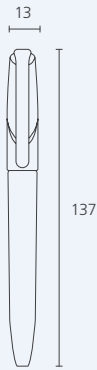

Accu Liner / Accu Liner Metallic

- Alcohol-based permanent ink, marks on most surfaces
- Available in three nib sizes (Fine / X-Fine / Ultra-Fine)
- Accu Liner Metallic :
  Great for decorations and craft projects with gold & silver colors
  Good coverage on dark colored paper
  Metallic permanent waterproof ink

CODE	NIB TYPE	INK COLOR	CODE	NIB TYPE	INK COLOR	CODE	NIB TYPE	INK COLOR
2070024501	FINE	BLACK	2070026601	X-FINE	BLACK	2070026501	U-FINE	BLACK
2070024502		BLUE	2070026602		BLUE	2070026502		BLUE
2070024503		RED	2070026603		RED	2070026503		RED
2070024504		GREEN	2070026604		GREEN	2070026504		GREEN
UNIT	QTY/CTN (unit)		CBM		GROSS WEIGHT (kg)		LENGTH x WIDTH x HEIGHT (mm)	
DOZEN(12)	100		0.042		14.26		300 x 420 x 330	
CODE	NIB TYPE	INK COLOR	UNIT	QTY/CTN (unit)	CBM	GROSS WEIGHT (kg)	LENGTH x WIDTH x HEIGHT (mm)	
2070023501	FINE	GOLD	DOZEN(12)	100	0.041	14.48	320 x 430 x 300	
2070023502		SILVER						
2070023521		SILVER+SILVER	SET(2)	144	0.033	5.96	230 x 390 x 370	
2070023525		GOLD+SILVER