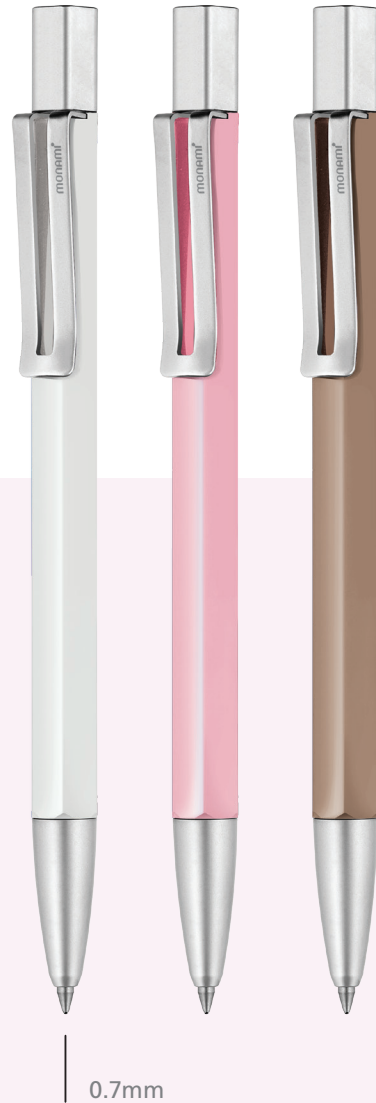

#### BODY COLOR

CODE	LINE WIDTH	INK COLOR	BODY COLOR	UNIT	QTY/CTN (unit)	CBM	GROSS WEIGHT (kg)	LENGTH x WIDTH x HEIGHT (mm)
2010207508	0.7mm	BLACK	VINTAGE IVORY	SET(1)	144	0.038	10.20	486 x 410 x 190
2010207509			VINTAGE GREEN					
2010207510			VINTAGE PINK					
2010209610		BLUE	VINTAGE IVORY					
2010209611			VINTAGE GREEN					
2010209612			VINTAGE PINK					

# 153 Neo Milky

- 153 Neo ballpoint pen with a milky-colored concept
- Compatible with standard 1.0mm/0.7mm metal refills (ISO-12757-2)