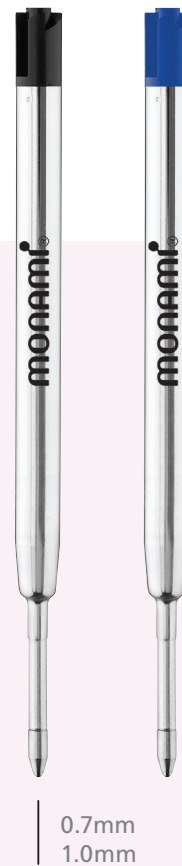

Monami FX 4000

- High-quality refill for Monami's premium ballpoint pens
- Monami's outstanding technology offers smooth and comfortable writing
- Compatible with products using international standard size refills (ISO-12757-2)
- Dark ink colors emphasize luxuriousness

INK COLOR

CODE	LINE WIDTH	INK COLOR	CODE	LINE WIDTH	INK COLOR	CODE	LINE WIDTH	INK COLOR	
2015181503	0.7mm	BLACK (1B)	2010204594	1.0mm	BLUE (2B)	2015211541	1.0mm	DARK GREEN (1B)	
2010204591		BLACK (2B)	2015201535	0.7mm	DARK BROWN (1B)	2015191541		DARK GREEN (2B)	
2015191503	1.0mm	BLACK (1B)	2015181535		1.0mm	DARK BROWN (2B)	2015201554	0.7mm	DARK BLUE (1B)
2010204593		BLACK (2B)	2015211535	DARK BROWN (1B)		2015181554	DARK BLUE (2B)		
2015181501	0.7mm	BLUE (1B)	2015191535	1.0mm	DARK BROWN (2B)	2015211554	1.0mm	DARK BLUE (1B)	
2010204592		BLUE (2B)	2015201541		0.7mm	DARK GREEN (1B)		2015191554	DARK BLUE (2B)
2015191501	1.0mm	BLUE (1B)	2015181541			DARK GREEN (2B)			
UNIT	QTY/CTN (unit)		CBM		GROSS WEIGHT (kg)		LENGTH x WIDTH x HEIGHT (mm)		
SET(1) / SET(2)	288		0.039		1.12 / 2.24		307.5 x 666 x 190