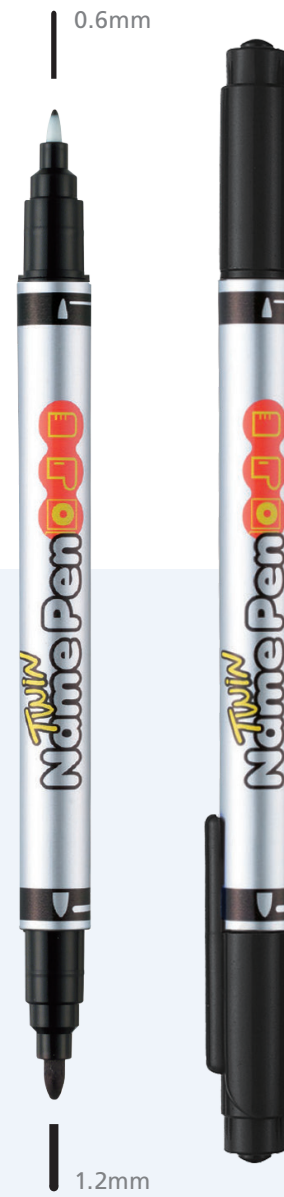

Twin Name Pen

- Twin type, two-in-one marker with medium and fine nibs
- Alcohol-based permanent ink
- For versatile marking: metal, glass, PVC, CDs, DVDs, and etc.

FINE MEDIUM

INK COLOR

CODE	NIB TYPE	INK COLOR	UNIT	QTY/CTN (unit)	CBM	GROSS WEIGHT (kg)	LENGTH x WIDTH x HEIGHT (mm)
2070001206	TWIN	BLACK	DOZEN(12)	100	0.015	6.00	165 x 345 x 255
2070001207		BLUE					
2070001208		RED					
2070001209		GREEN