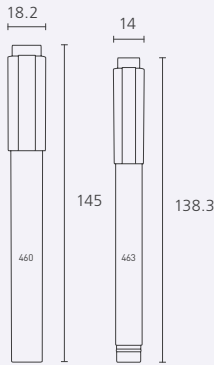

Deco Marker

460 463

- Water-based opaque acrylic marker that shows up well even on dark surfaces like posters
- Ideal for arts & crafts projects and home decorations
- Marks on various surfaces : wood, metal, plastic, glass, and etc.
- Available in 36 various colors including eight metallic colors & six fluorescent colors
- 463(X-Fine) : For decorating in fine detail and refinements

<6 COLOR BASIC SET>

- BASIC SET
- VIVID SET
- PASTEL SET
- RICH SET
- METALLIC SET
- FLUORESCENT SET