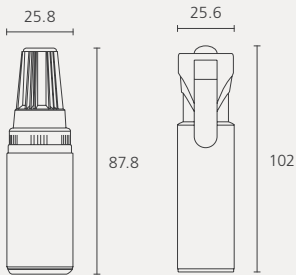

Skill Marker / Skill Marker Clip

- Special marker for checking errors during heavy industrial work such as in automotive, shipyard and aviation industries
- Quick-drying ink improves work efficiency and is easily washable with water or alkaline solution
- Skill Marker Clip : Enhanced portability with the cap with built-in clip

CHISEL

INK COLOR - SKILL MARKER

INK COLOR - SKILL MARKER CLIP

CODE	NIB TYPE	INK COLOR	UNIT	QTY/CTN (unit)	CBM	GROSS WEIGHT (kg)	LENGTH x WIDTH x HEIGHT (mm)
2080136002	CHISEL	PINK	EA(1)	360	0.028	15.35	285 x 485 x 205
2080136107	CHISEL (CLIP)	PINK			0.034	12.97	335 x 340 x 295
2080136108		L-BLUE