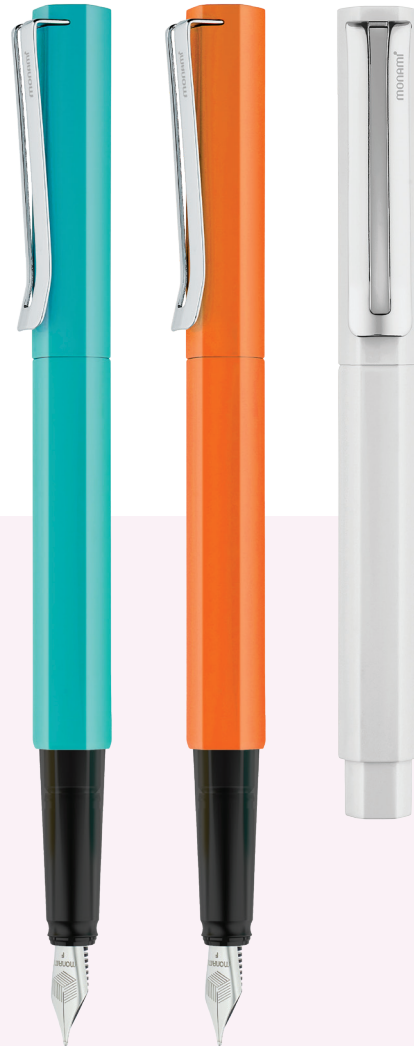

# 153 ID Mechanical Pencil

- High-quality mechanical pencil with metal body
- Easy to use with its low-centered design and no-slip grip
- Sophisticated design with clear colors and a smooth, glossy body
- Available in three body colors with 0.5mm lead

# 153 Neo Fountain Pen

- 153 Neo reborn as a fountain pen with a colorful bodies
  - Enhanced portability with a shorter barrel and metal clip
  - Apply the fine tip for more precise writing
  - Combine ink cartridges and converters for various colors
- \* Compatible with international standard ink cartridges