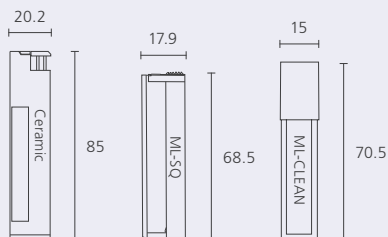

Lead Refills

Ceramic / ML-SQ / ML-Clean

- Strong Hi-Polymer lead offering smooth writing
- CERAMIC - High-quality premium lead
  - Available in 0.5mm / 0.7mm, HB / B
- ML-SQ - Lead for smooth and clear writing
  - Available in 0.5mm / 0.7mm, HB / 2B
- ML-CLEAN - Compact lead case
  - Available in 0.5mm / 0.7mm / 0.9mm, HB

CODE	ITEM	TYPE	UNIT	QTY/CTN (unit)	CBM	GROSS WEIGHT (kg)	LENGTH x WIDTH x HEIGHT (mm)
2100003267	CERAMIC	0.5 HB	DOZEN(12)	144	0.032	17.00	280 x 375 x 300
2100003268		0.5 B					
2100003271		0.7 HB		72	0.016	4.50	280 x 285 x 205
2100003272		0.7 B					
2100003504	ML-SQ	0.5 HB		240	0.038	20.80	390 x 390 x 250
2100003527		0.5 2B					
2100004513		0.7 HB				21.25	
2100003518		0.7 2B					
2100004501	ML-CLEAN	0.5 HB		240	0.032	15.92	325 x 420 x 235
2100004512		0.7 HB				16.00	
2100004514		0.9 HB				16.33