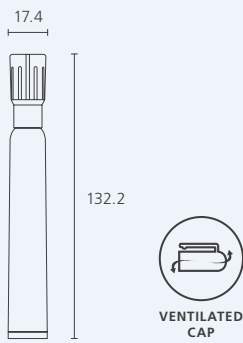

StàRedi Super Permanent Marker

- Longer cap-off time than general markers (more than 15 days)
- Alcohol-based permanent ink, marks on most surfaces

BULLET CHISEL

INK COLOR

CODE	NIB TYPE	INK COLOR	UNIT	QTY/CTN (unit)	CBM	GROSS WEIGHT (kg)	LENGTH x WIDTH x HEIGHT (mm)
2080036501	BULLET	BLACK	DOZEN(12)	50	0.041	13.48	230 x 620 x 290
2080036502		BLUE					
2080036503		RED					
2080036504		GREEN					
2080037501	CHISEL	BLACK					
2080037502		BLUE					
2080037503		RED					
2080037504		GREEN