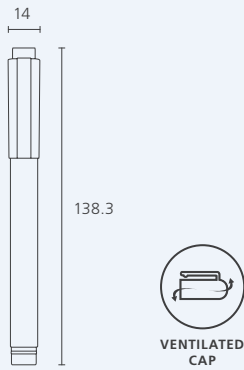

Permanent Marker · XF

103

- Alcohol-based liquid ink, for thin & precise marking on narrow surfaces
- Marks on most surfaces such as glass, plastic, metal, wood, and etc.
- Filter Type

X-FINE

INK COLOR

CODE	NIB TYPE	INK COLOR	UNIT	QTY/CTN (unit)	CBM	GROSS WEIGHT (kg)	LENGTH x WIDTH x HEIGHT (mm)
2080151559	X-FINE	BLACK	DOZEN(12)	100	0.040	9.25	595 x 225 x 300
2080151560		BLUE					
2080151561		RED