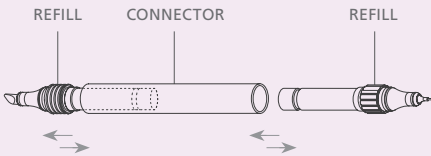

Live Color DIY

- DIY product allows you to choose between a water-based pen or ballpoint pen according to your preference
- Assemble products of varying colors and sizes to both ends of the connector
- Multi-purpose for writing, highlighting, decorating and drawing

How to use Live Color DIY