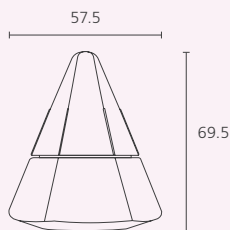

Monami Ink

- Premium fountain pen ink offering a nature-themed, diverse 12-color palette
- Differentiated design that actualizes the shape of a droplet of ink
- Structural design ensures the use of every last drop of ink when using a converter for user convenience