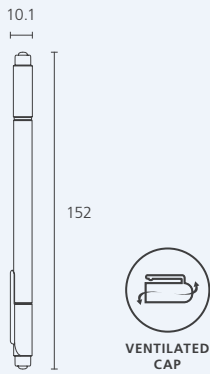

Twin Name Pen

- Twin type, two-in-one marker with medium and fine nibs
- Alcohol-based permanent ink
- For versatile marking: metal, glass, PVC, CDs, DVDs, and etc.

FINE MEDIUM

INK COLOR

CODE	NIB TYPE	INK COLOR	UNIT	QTY/CTN (unit)	CBM	GROSS WEIGHT (kg)	LENGTH x WIDTH x HEIGHT (mm)
2070001206	TWIN	BLACK	DOZEN(12)	100	0.015	6.00	165 x 345 x 255
2070001207		BLUE					
2070001208		RED					
2070001209		GREEN