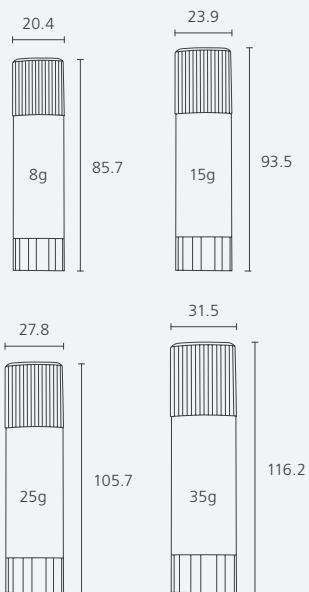

Glue Stick

- Attaches firmly, dries clear and fast
- Washable, acid-free, photo safe and non-toxic
- Available in 8g, 15g, 25g, 35g

<20 PCS CASE>