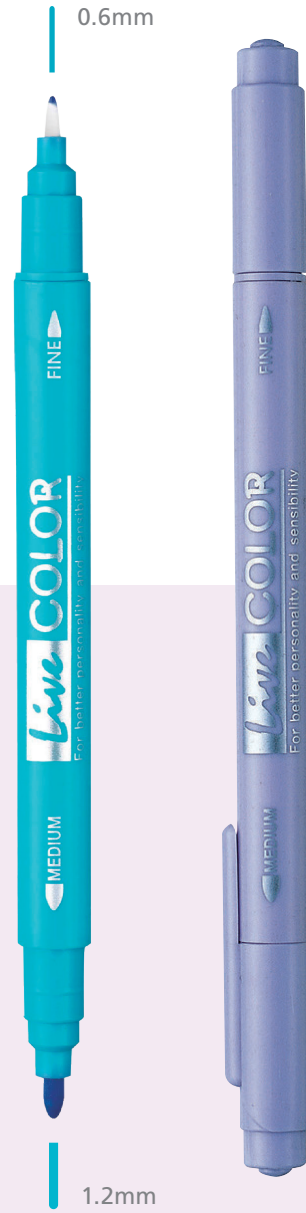

INK & BODY COLOR

PALE ORANGE	CREAM ORANGE	BABY PINK	PURE PINK	PINK	ROSE	CORAL	RED	DEEP ORANGE	ORANGE	GOLD YELLOW	YELLOW	LIME YELLOW
YELLOW GREEN	LIGHT GREEN	GREEN	DARK GREEN	EMERALD GREEN	MINT GREEN	PEACOCK BLUE	WATER BLUE	SKY BLUE	LIGHT BLUE	BLUE	PRUSSIAN BLUE	BLUE CELESTE
PURPLE	LAVENDER	LILAC	VIOLET	RED VIOLET	MAGENTA	RED WINE	CHOCOLATE	GREY	BLACK	F-PINK	F-ORANGE	F-YELLOW