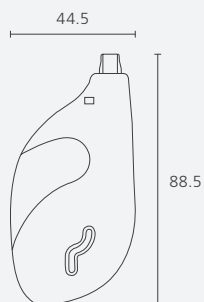

Correction Tape

- Precisely covers up errors made by pens or markers
- Tape lays down smoothly with no creases
- Super-strong polymer backed tape resists tearing, fixes mistakes instantly with no mess

CODE	ITEM	UNIT	QTY/CTN (unit)	CBM	GROSS WEIGHT (kg)	LENGTH x WIDTH x HEIGHT (mm)
2090010501	5mm x 8m	SET(1)	240	0.031	6.20	360 x 500 x 170