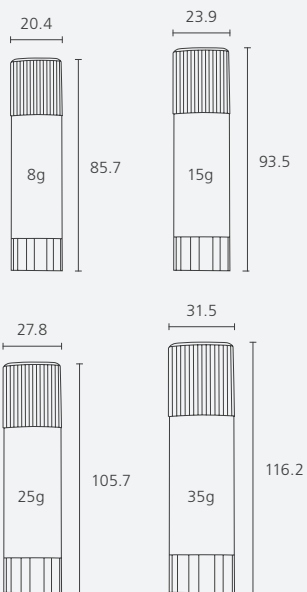

< 6 COLOR x 2PCS SET >

0.5mm

0.7mm

BODY COLOR

CODE	LINE WIDTH	BODY COLOR	UNIT	QTY/CTN (unit)	CBM	GROSS WEIGHT (kg)	LENGTH x WIDTH x HEIGHT (mm)		
2100002520	0.5mm	6 COLORS	DOZEN(12)	50	0.060	12.00	390 x 480 x 320		
2100002531	0.7mm								
CODE	LINE WIDTH	BODY COLOR	CODE	LINE WIDTH	BODY COLOR	CODE	LINE WIDTH	BODY COLOR	
2100002521	0.5mm	BLACK	2100002525	0.5mm	PINK	2100002574	0.7mm	LIGHT GREEN	
2100002522		LIGHT BLUE	2100002526		PURPLE	2100002575		ORANGE	
2100002523		LIGHT GREEN	2100002529	0.7mm	BLACK	2100002576		PINK	
2100002524		ORANGE	2100002560		LIGHT BLUE	2100002577		PURPLE	
UNIT	QTY/CTN (unit)	CBM	GROSS WEIGHT (kg)	LENGTH x WIDTH x HEIGHT (mm)					
DOZEN(12)	50	0.017	7.60	265 x 390 x 165					

Ceramic Lead Refills

- Strong Hi-Polymer lead offering smooth writing
- High-quality premium lead
- Available in 0.5mm / 0.7mm, HB / B

CODE	ITEM	TYPE	UNIT	QTY/CTN (unit)	CBM	GROSS WEIGHT (kg)	LENGTH x WIDTH x HEIGHT (mm)
2100003267	CERAMIC	0.5 HB	DOZEN(12)	144	0.032	17.00	280 x 375 x 300
2100003268		0.5 B					
2100003271		0.7 HB		72	0.016	4.50	
2100003272		0.7 B					

Dust Free Eraser

- Essential for erasing graphite on drafting film and tracing paper
- Soft white plastic eraser works clearly without damaging the paper surface
- Resists breakage, even with heavy use

Glue Stick

- Attaches firmly, dries clear and fast
- Washable, acid-free, photo safe and non-toxic
- Available in 8g, 15g, 25g, 35g

<20 PCS CASE>

CODE	ITEM	UNIT	QTY/CTN (unit)	CBM	GROSS WEIGHT (kg)	LENGTH x WIDTH x HEIGHT (mm)
2230001501	8g	EA(1)	1080	0.052	26.30	390 x 440 x 300
2230001508	15g		720	0.056	23.90	330 x 530 x 320
2230001509	25g		432	0.051	22.20	290 x 490 x 360
2230001503	35g		360	0.059	25.50	430 x 530 x 260