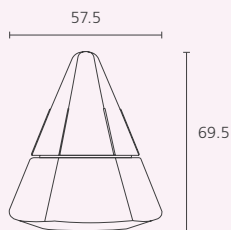

Monami Ink

- Premium fountain pen ink offering a nature-themed, diverse 12-color palette
- Differentiated design that actualizes the shape of a droplet of ink
- Structural design ensures the use of every last drop of ink when using a converter for user convenience