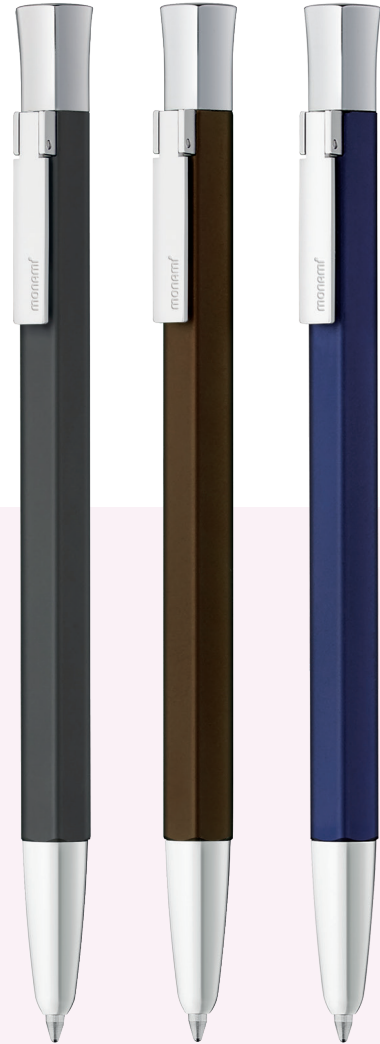

Digital Clique	54
Ceramic Lead Refills	55

/ MISCELLANEOUS

Dust Free Eraser	56
Glue Stick	57
Correction Tape	58

/ MONAMI MODULE DISPLAY

Monami Module Display	59
-----------------------	----

A large, stylized number '10' is rendered in a light pink color, serving as a background element. The '1' is tall and narrow with a wide base, while the '0' is a large circle with a thick outline. The overall design is clean and modern.

PRODUCT

153 Respect

- Twist-retractable premium ballpoint pen with dense metal body
- Three deep dignified body colors
- Compatible with standard 1.0mm / 0.7mm metal refills (ISO-12757-2)

1.0mm

INK COLOR

BODY COLOR

153 Black & White

- High-end metallic ballpoint pen available in chic black and modern white
- Trendy matt color emphasizes simplicity and sophistication
- Compatible with standard 1.0mm / 0.7mm metal refills (ISO-12757-2)