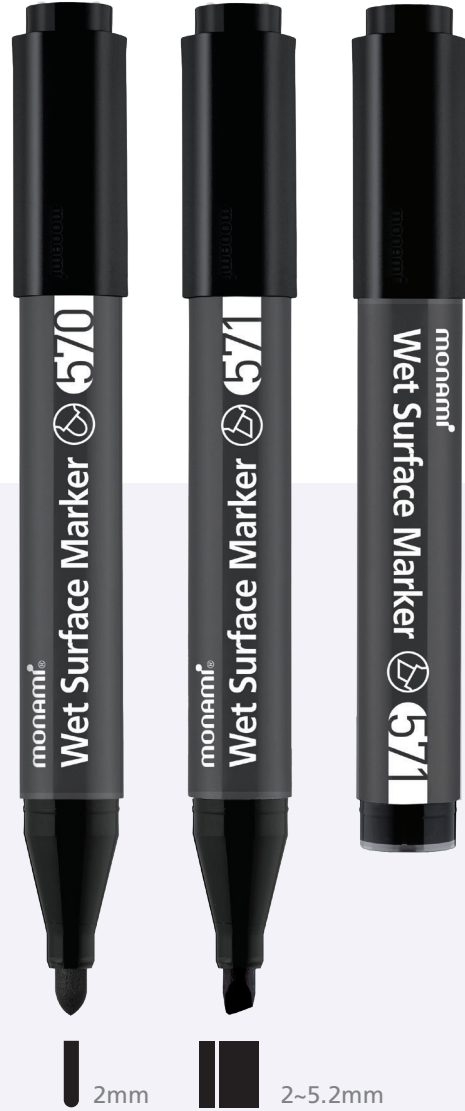

401

- Opaque white marking on grout stains in bathrooms and on kitchen tiles
- Suppresses mold growth with antibacterial agent
- Two extra replaceable nibs included in a package
- Available in the 3 colors of white, gray, and beige to match with various interiors

BEFORE

AFTER

FINE

INK COLOR

CODE	NIB TYPE	INK COLOR	UNIT	QTY/CTN (unit)	CBM	GROSS WEIGHT (kg)	LENGTH x WIDTH x HEIGHT (mm)
2080153502	CHISEL	WHITE	DOZEN SET(12)	12	0.061	13.16	465 x 440 x 300
2080140706		GREY					
2080140707		BEIGE					

Wet Surface Marker

570 571

- For marking on damp boxes and wet surfaces
- Quick drying and smudge-proof
- Perfect for marking rough surfaces with sturdy nib

REGULAR MARKER

WET SURFACE MARKER 570 / 571

MARKING ON DAMP BOX

Pro Paint Marker

- New formulated alcohol-based ink minimizes odor (Xylene-free)
- Durable plastic body and built-in clip for better portability
- Perfect for marking on rough surfaces with sturdy nib
- Highly opaque marking on steel, wood, plastic, and glass including oily surfaces
- Wide range of uses including design, illustration, animation, window painting, or for at project sites, construction, or interior