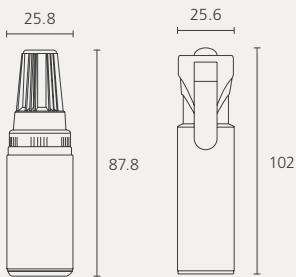

Skill Marker / Skill Marker Clip

- Special marker for checking errors during heavy industrial work such as in automotive, shipyard and aviation industries
- Quick-drying ink improves work efficiency and is easily washable with water or alkaline solution
- Skill Marker Clip : Enhanced portability with the cap with built-in clip

CHISEL

INK COLOR - SKILL MARKER

INK COLOR - SKILL MARKER CLIP

CODE	NIB TYPE	INK COLOR	UNIT	QTY/CTN (unit)	CBM	GROSS WEIGHT (kg)	LENGTH x WIDTH x HEIGHT (mm)
2080136002	CHISEL	PINK	EA(1)	360	0.028	15.35	285 x 485 x 205
2080136107	CHISEL (CLIP)	PINK			0.034	12.97	335 x 340 x 295
2080136108		L-BLUE