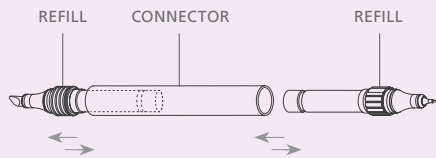

Live Color DIY

- DIY product allows you to choose between a water-based pen or ballpoint pen according to your preference
- Assemble products of varying colors and sizes to both ends of the connector
- Multi-purpose for writing, highlighting, decorating and drawing

How to use Live Color DIY