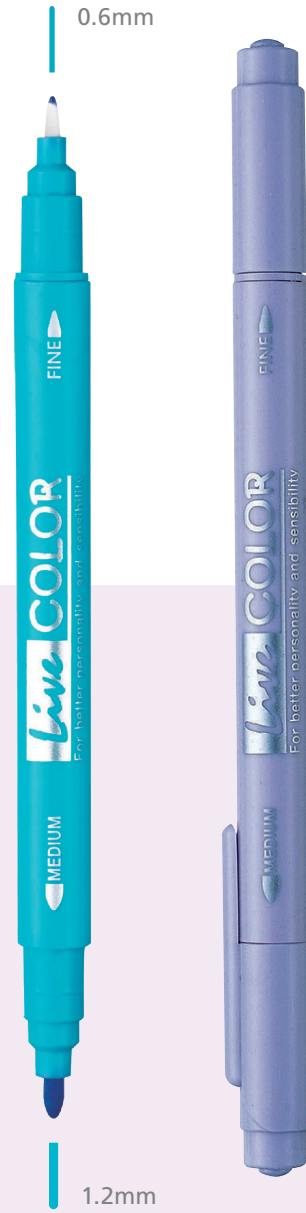

Live Color

- Creative writing is available with two different multi-functional liners
- For coloring, drawing, marking and highlighting
- Various 39 different color selections

INK & BODY COLOR

CODE	NIB TYPE	INK COLOR	UNIT	QTY/CTN (unit)	CBM	GROSS WEIGHT (kg)	LENGTH x WIDTH x HEIGHT (mm)
2040016617	TWIN	30 COLORS	SET(30)	72	0.040	7.80	248 x 490 x 325