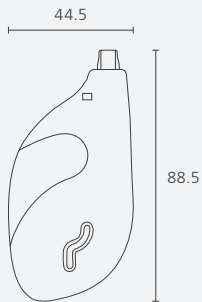

Correction Tape

- Precisely covers up errors made by pens or markers
- Tape lays down smoothly with no creases
- Super-strong polymer backed tape resists tearing, fixes mistakes instantly with no mess

CODE	ITEM	UNIT	QTY/CTN (unit)	CBM	GROSS WEIGHT (kg)	LENGTH x WIDTH x HEIGHT (mm)
2090010501	5mm x 8m	SET(1)	240	0.031	6.20	360 x 500 x 170