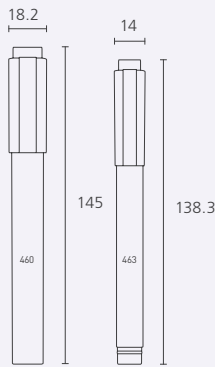

Deco Marker

460 463

- Water-based opaque acrylic marker that shows up well even on dark surfaces like posters
- Ideal for arts & crafts projects and home decorations
- Marks on various surfaces : wood, metal, plastic, glass, and etc.
- Available in 36 various colors including eight metallic colors & six fluorescent colors
- 463(X-Fine) : For decorating in fine detail and refinements

<6 COLOR BASIC SET>

- BASIC SET
- VIVID SET
- PASTEL SET
- RICH SET
- METALLIC SET
- FLUORESCENT SET