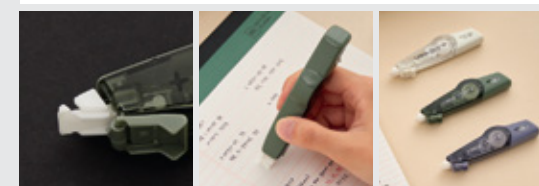

SIZE 26 X 115 mm
Refill 24 X 80 mm
TAPE SIZE 5 mm X 6 m

3,500 3,000

BARCODE

OFFICE 오피스

Desk Organizer

File Organizer

Non-slip Pen Holder

Multi Pen Holder